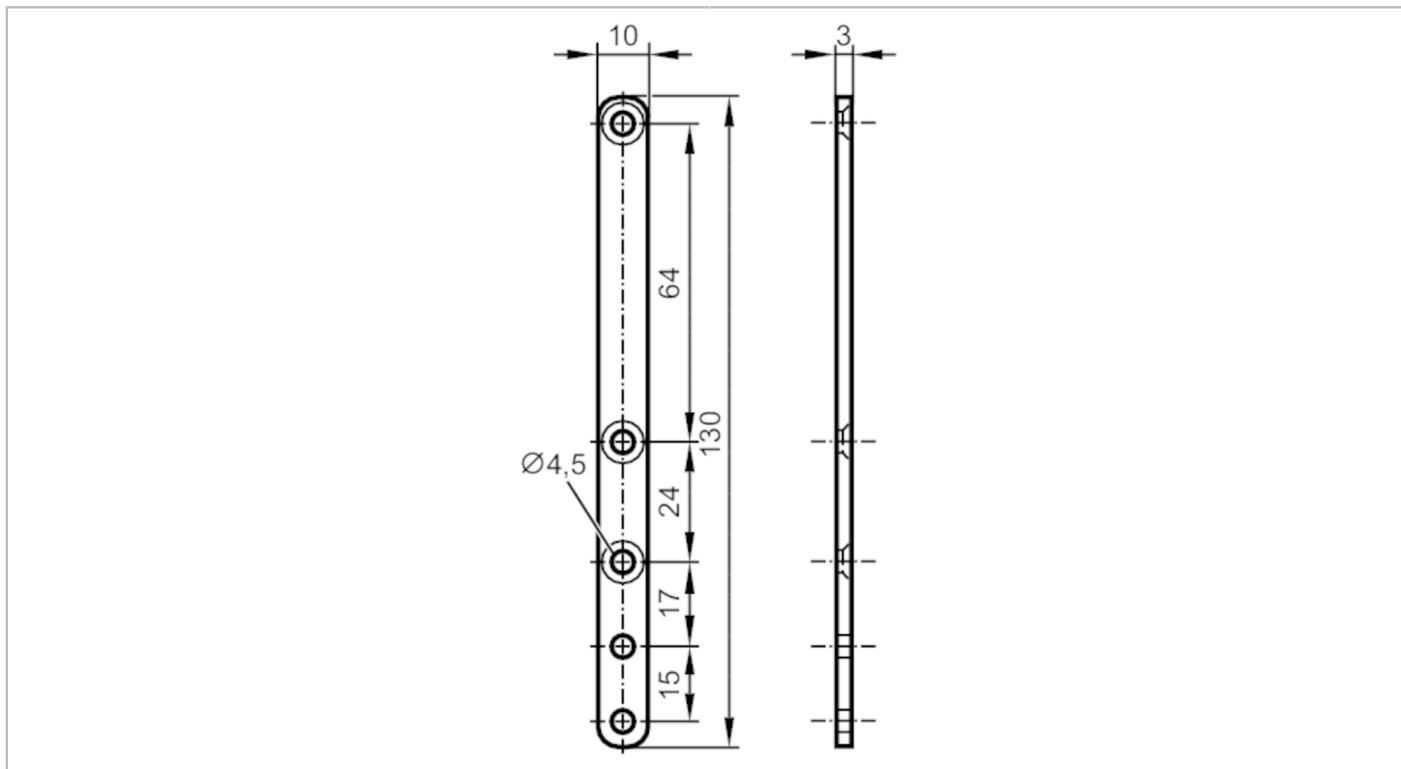

E80337

Mounting set

Mounting Device/ ANT600/ C

Mechanical data	
Weight [g]	62.3
Materials	stainless steel (304/1.4301)
Remarks	
Pack quantity	1 pcs.