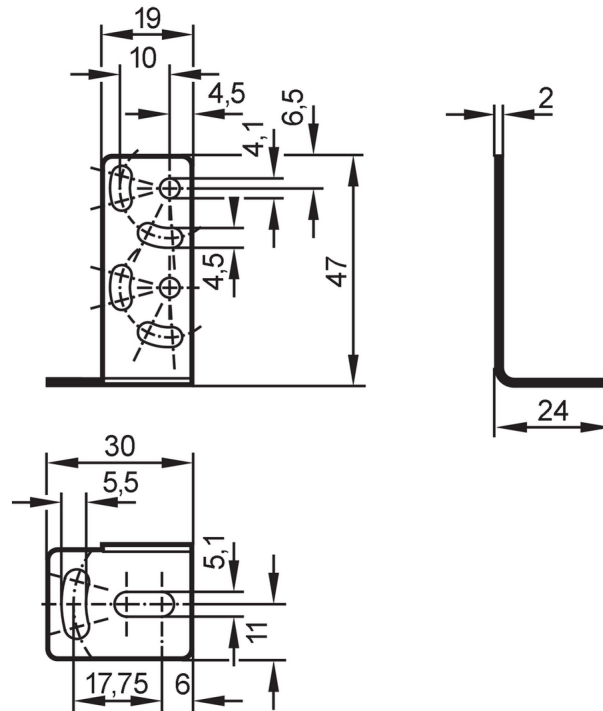

## Angle bracket

BEFESTWKL OC GRO

Article no longer available - archive entry

### Mechanical data

Materials stainless steel (304/1.4301)

### Accessories

Items supplied  
cylinder screws: 2 x (M4 x 18 mm)  
washers: 2  
spring washers: 2