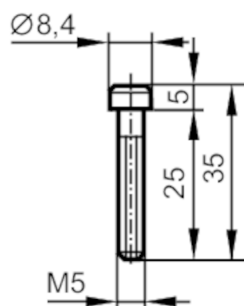

E17011

Head cap screw

MOUNTING SCREWS M5X30

Mechanical data

Weight	[g]	13.8
Materials	screw: stainless steel (1.4404 / 316L)	

Accessories

Accessories (supplied)	washers: 2
------------------------	------------