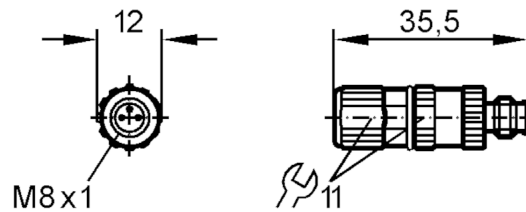

E11550

Wirable plug

SSTGF030MSSFPKG

Electrical data

Operating voltage	[M]	< 50 AC / < 75 DC
Protection class		III
Max. current load total	[A]	4

Operating conditions

Ambient temperature	[°C]	-25...90
Protection		IP 68

Mechanical data

Weight	[g]	14.8
Materials		PA
Material nut		brass, nickel-plated

Remarks

Pack quantity		1 pcs.

Electrical connection

insulation displacement technology: 0.14...0.38 mm²; Core insulation: PVC, TPE; (Ø 1.0...1.6 mm); Cable sheath: Ø 3...5 mm

Electrical connection - plug

Connector: 1 x M8, straight; Moulded body: PA; Locking: brass, nickel-plated; Contacts: gold-plated