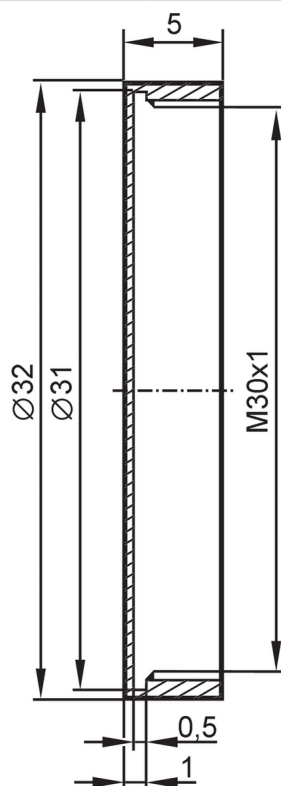

E10180

Protective cover

PROTECTIVE COVER M30 PTFE

Mechanical data

Weight	[g]	3.6
External diameter	[mm]	32
Materials		PTFE
Sensor connection		threaded connection M30 x 1,5 internal thread

Remarks

Pack quantity		1 pcs.
---------------	--	--------