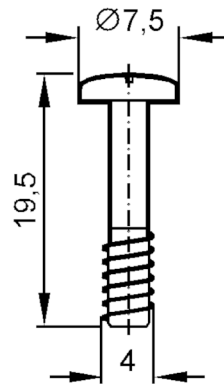

E10157

Mounting screw

Schraube/V2A/IME-Oberteil/2x

Article no longer available - archive entry

Mechanical data

Materials

stainless steel (1.4305 / 303)

Remarks