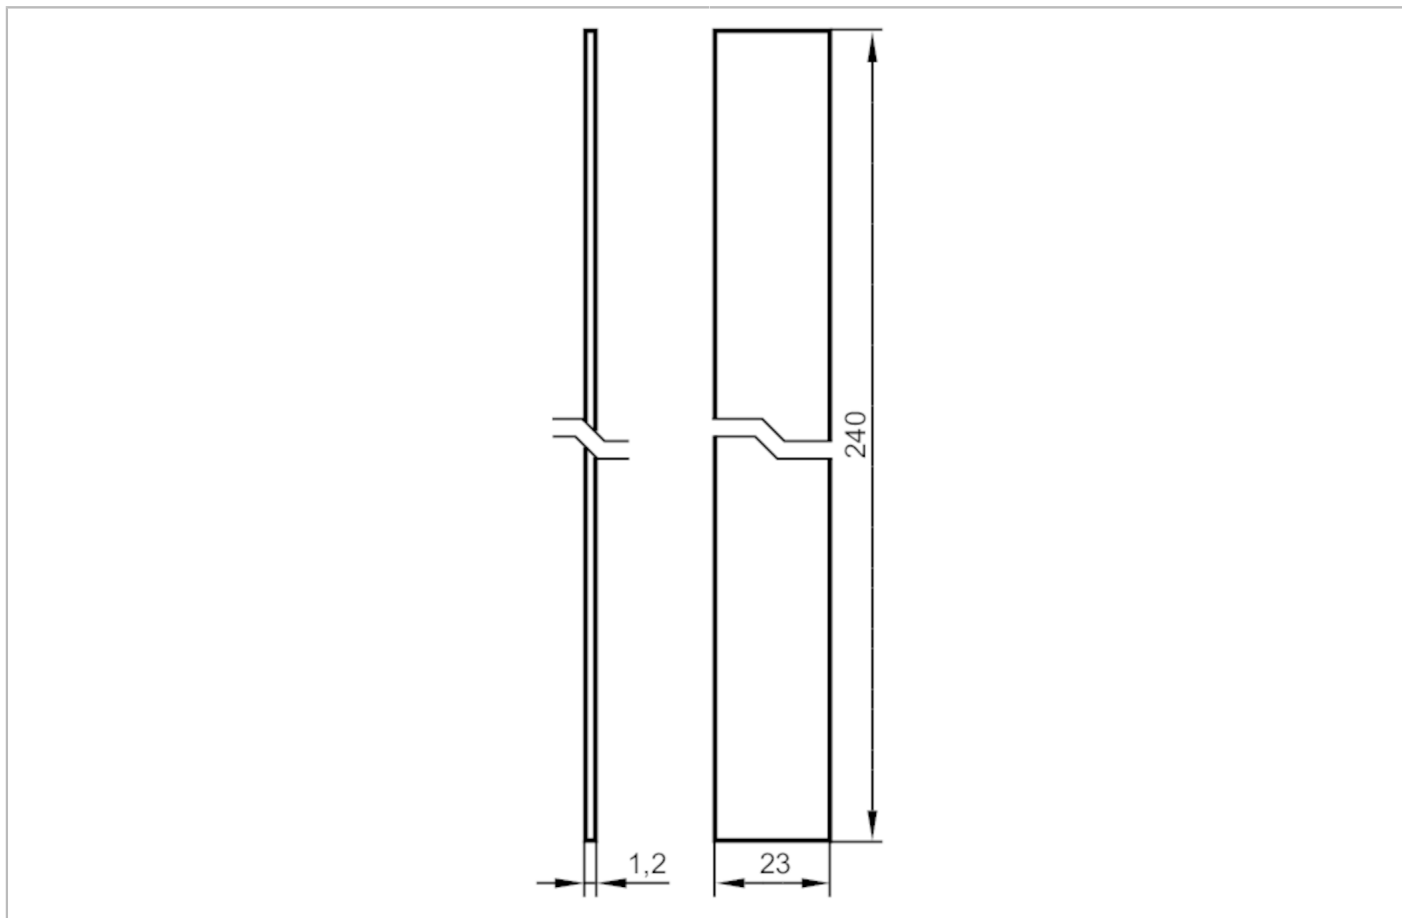

E12677

Adhesive tape

ADAPT KQ10 SURFACE MOUNT TAPE

Mechanical data

Weight	[g]	60.7
Materials		Adhesive: acrylate
Remarks		
Pack quantity		10 pcs.