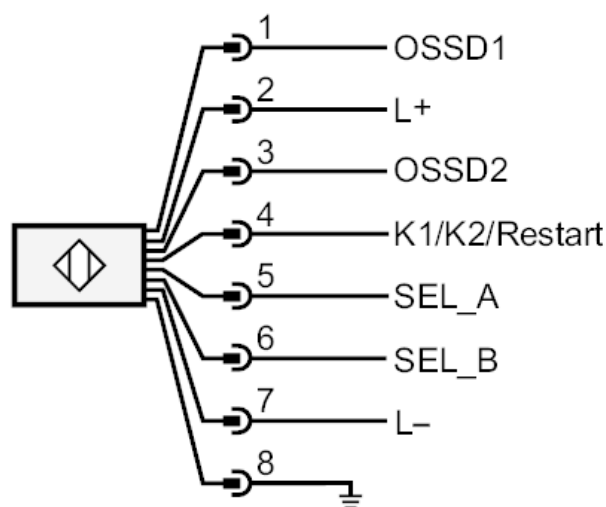

### Accessories

Items supplied	Assembly angle: 4
	Slot nuts: 4
	Nuts

### Electrical connection - receiver

Connector: 1 x M12; coding: A; Contacts: 8; Maximum cable length: 100 m; for wire cross-section 0.34 mm<sup>2</sup>

### Connection