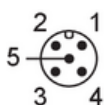

Electrical connection - transmitter

Connector: 1 x M12; coding: A; Contacts: 5