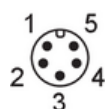

Weight	[g]	45.359
Dimensions	[mm]	27 x 27 x 88
Molded-body material		PA 6.6
Material nut		aluminum, black anodized

Remarks

Remarks		Pin 2 leading
Pack quantity		1 pcs.

Electrical connection

terminals: ...1.5 mm²; Cable sheath: Ø 6...8 mm

Electrical connection - plug

Connector: 1 x 7/8", straight; coding: A; Contacts: 5; Moulded body: PA 6.6; Locking: aluminum, black anodized

Connection