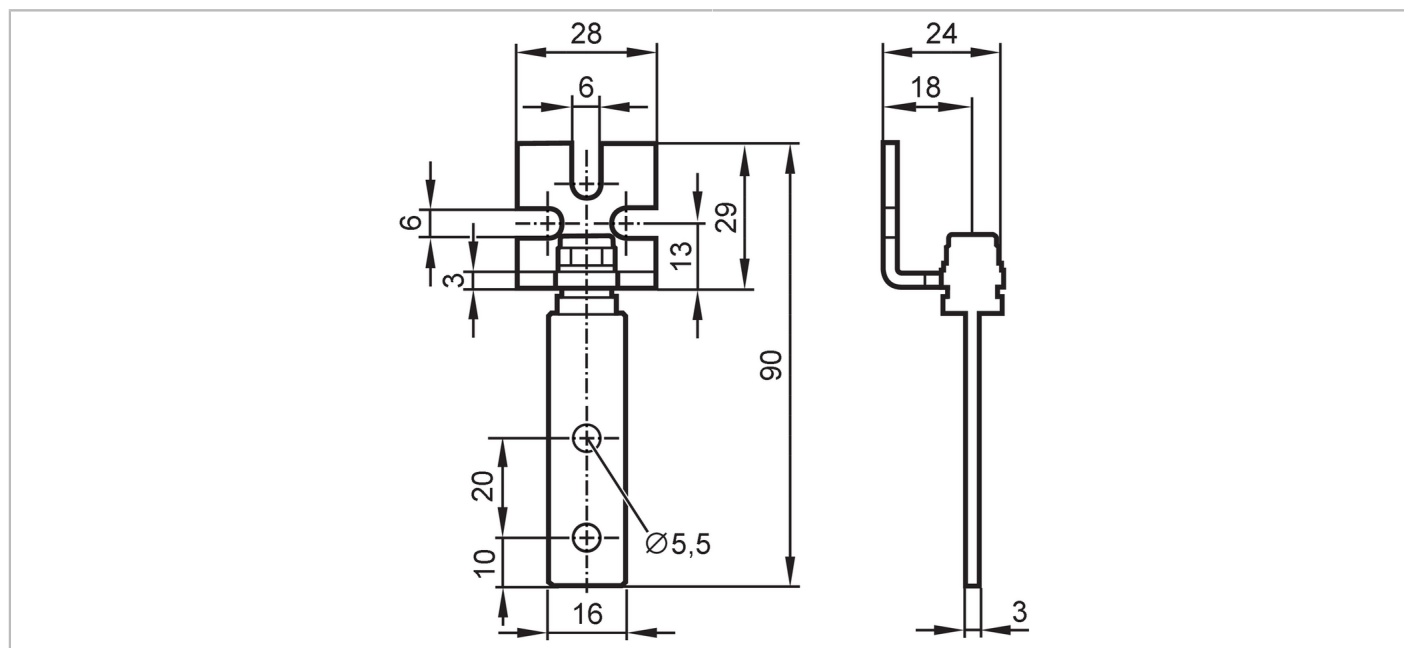

EY3011

Rotatable angle bracket for safety light grids

ROTATING ANGLE +/-90° SET4

Application	
Installation	axial; ($\pm 90^\circ$)
Mechanical data	
Weight [g]	221.5
Dimensions [mm]	90 x 24 x 28
Material	Angle brackets: steel black
Remarks	
Pack quantity	4 pcs.