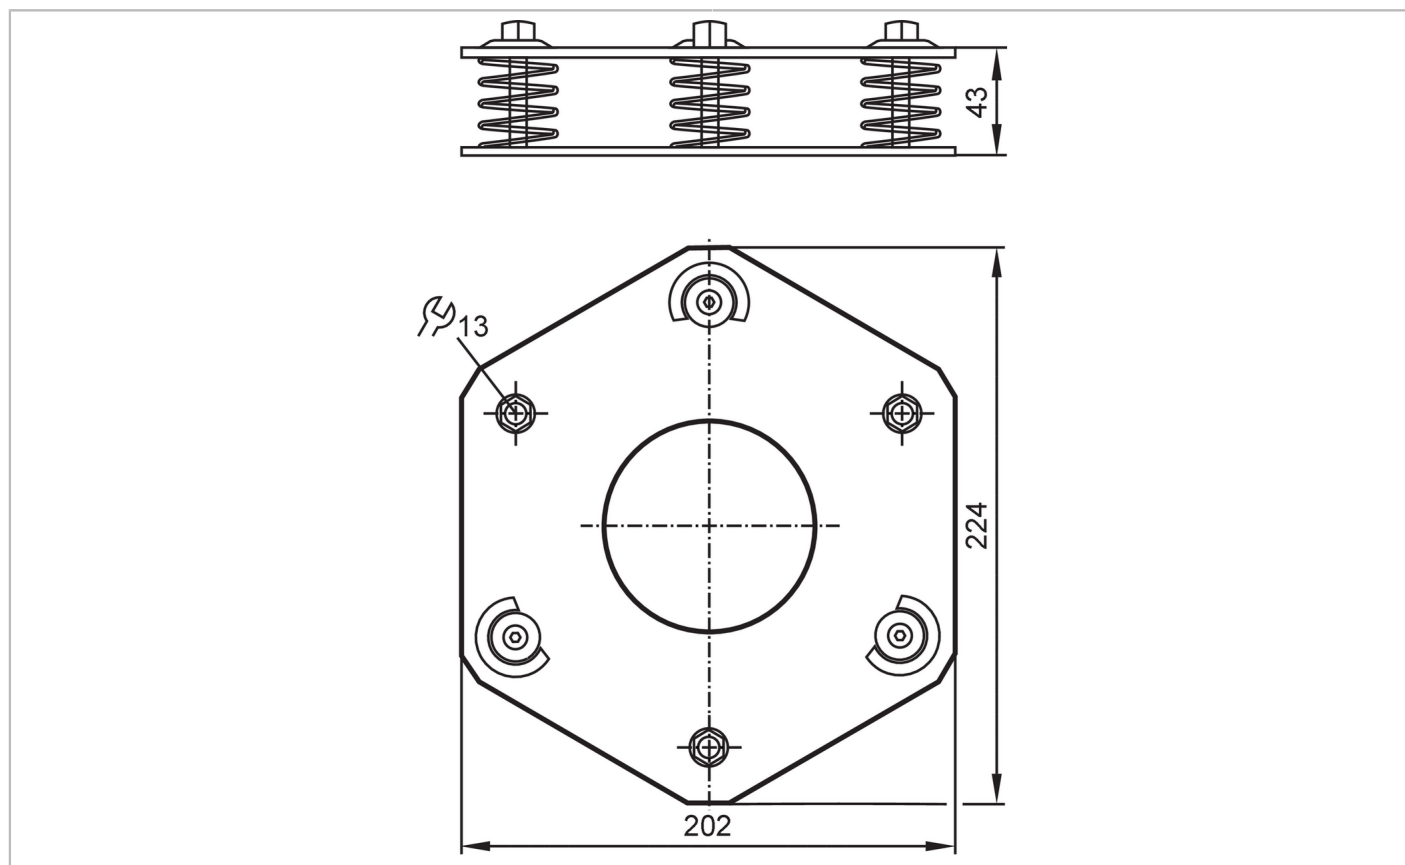

## Mounting base for safety light grids

BASE FOR FLOOR MOUNTING

Mechanical data	
Weight	[g] 2765.5
Dimensions	[mm] 43 x 202 x 224
Accessories	
Items supplied	anchor bolts washers
Remarks	
Pack quantity	1 pcs.