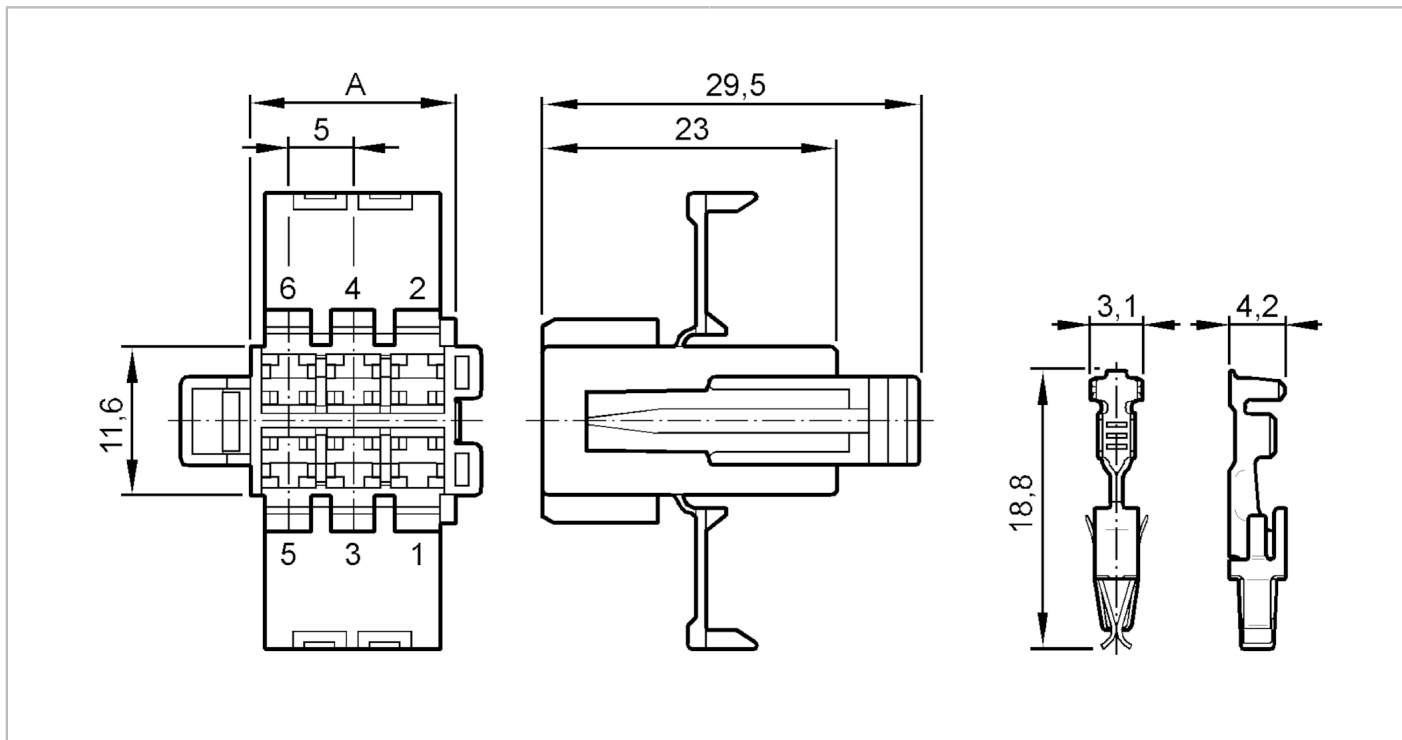

EC2089

Wirable plug set for mobile controllers

R360/PLUG-SET/CABINET 32I/O

Mechanical data

Weight [g] 61

Remarks

Pack quantity 1 pcs.

Electrical connection

Connector: 1 x AMP