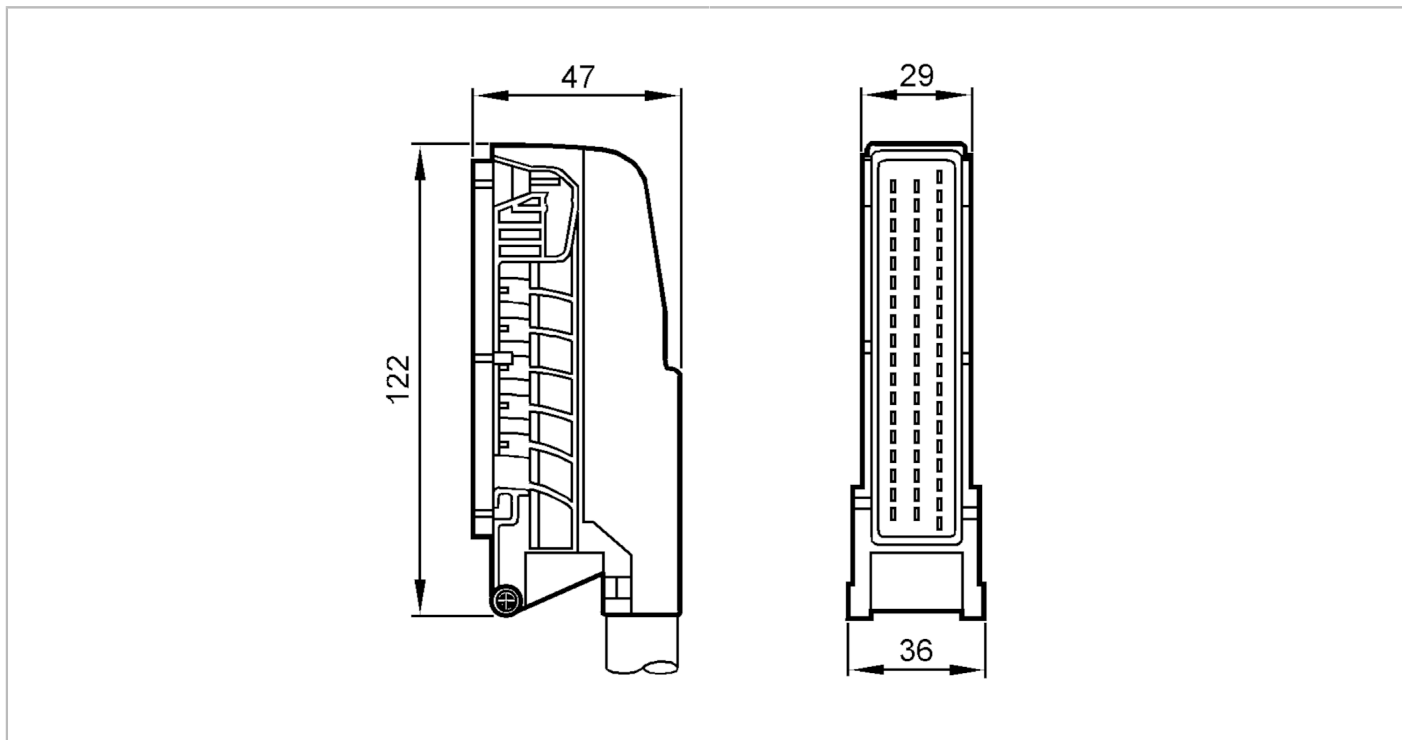

EC2086

Connecting cordset with AMP connector

R360/CABLE/1,2M

CE

Electrical data	
Operating voltage	[V] 30 AC / 36 DC
Mechanical data	
Weight	[g] 800.7
Remarks	
Pack quantity	1 pcs.
Electrical connection	
Cable: 1.2 m; 1 mm ²	
Connector: 1 x AMP	