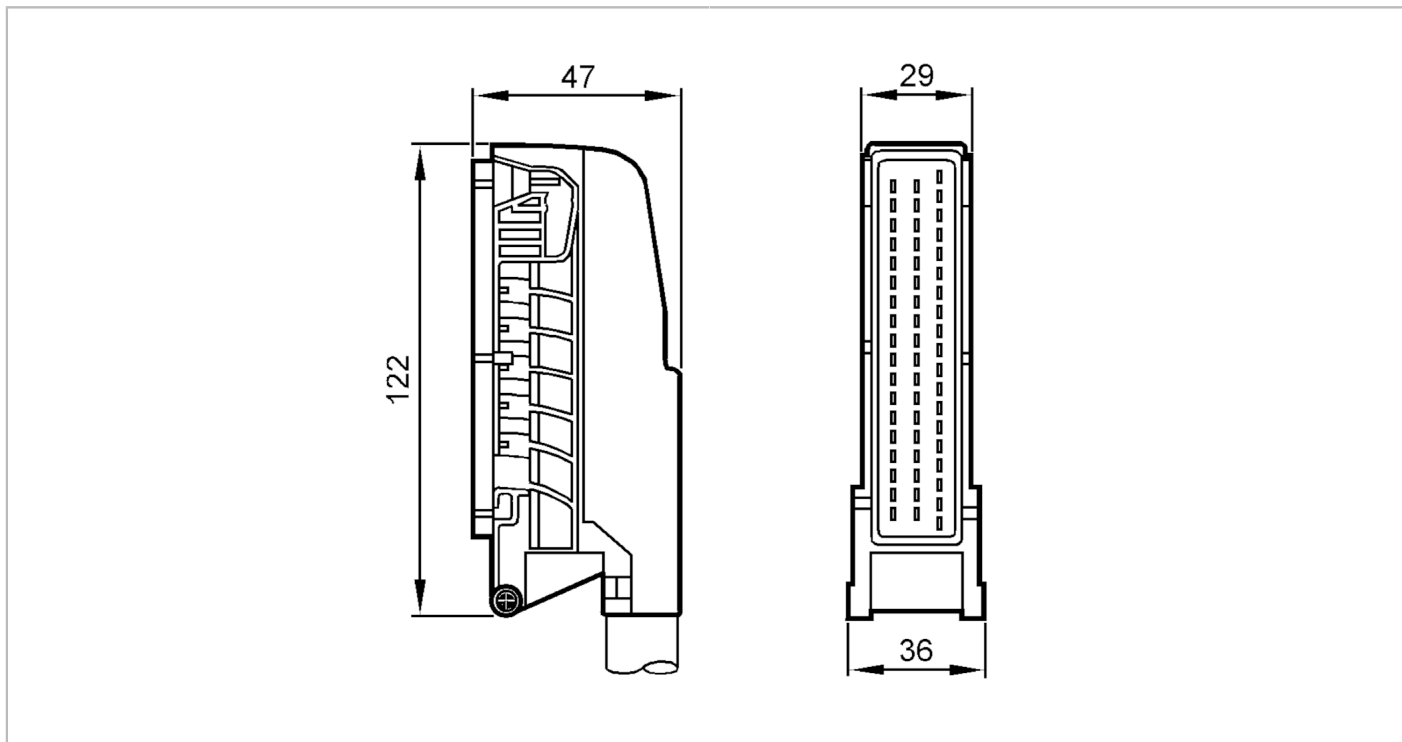

## Wireable AMP connector

R360/PLUG

Mechanical data	
Weight	[g] 99.3
Remarks	
Pack quantity	1 pcs.