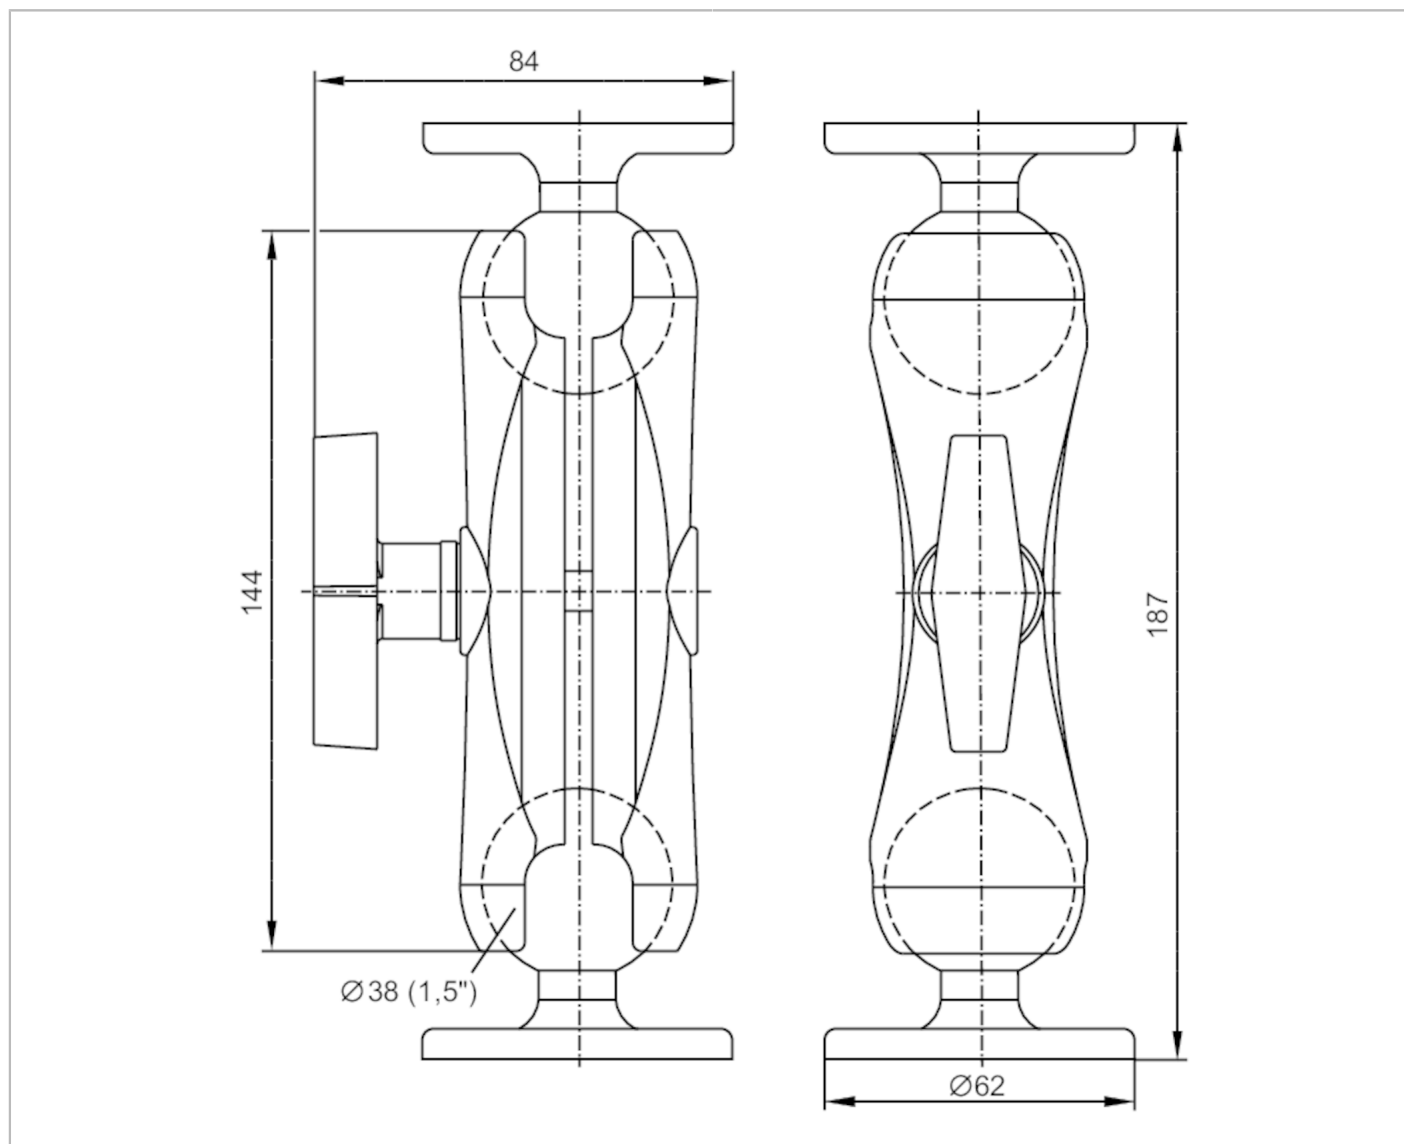

EC1414

RAM mount set for graphic displays

Display/RAM-C-Set/Standard

| Mechanical data | |
|-----------------|-------------------------|
| Weight | [g] 504 |
| Material | aluminum black anodized |
| Remarks | |
| Pack quantity | 1 pcs. |