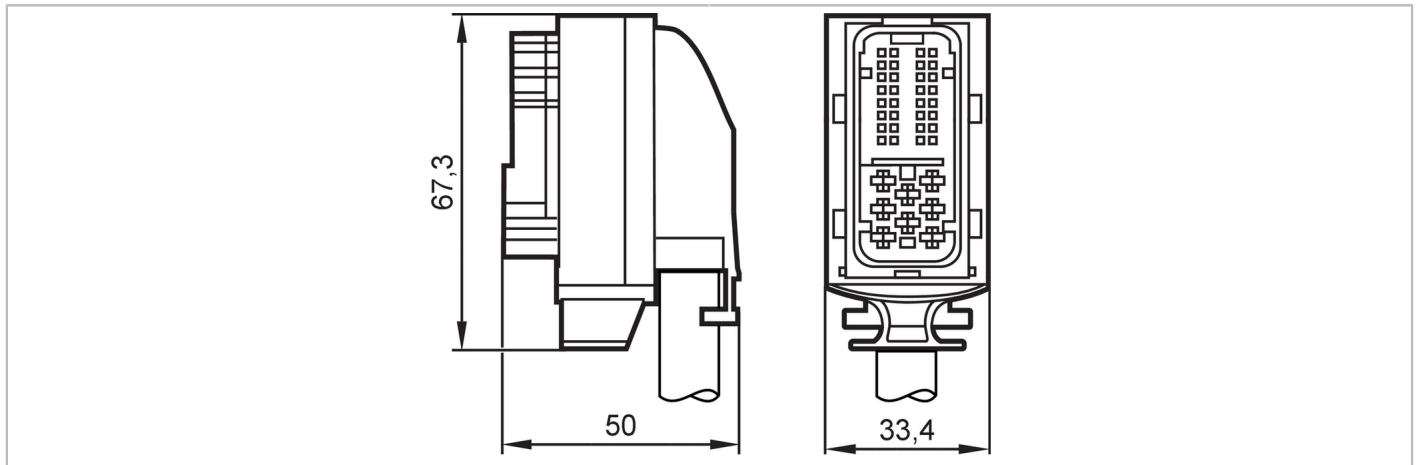

EC0706

Connector AMP 40-pole

ecomatDisplay/Plug/40 pin

CE UK
CA