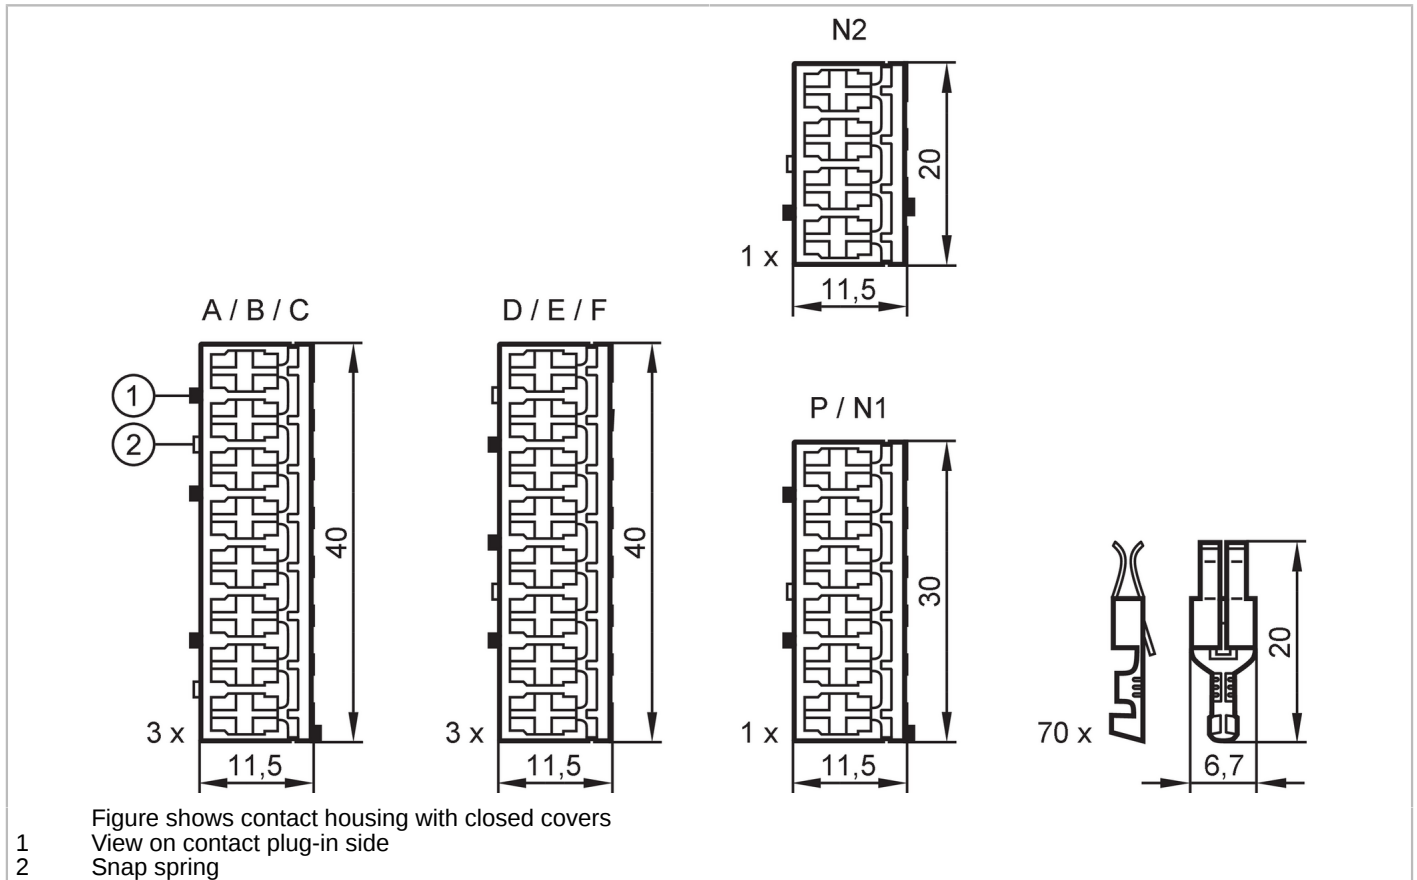

EC0456

Standard timer contact housing with contacts

Basic/Connection Set

Application	
Design	for BasicController, for ecomatBasic
Application	Industrial applications; Use in mobile and harsh applications
Mechanical data	
Weight	[g] 77.5
Accessories	
Items supplied	Standard timer contact housing: 3, 8-wire, grey
	Standard timer contact housing: 3, 8-wire, natural
	Standard timer contact housing: 1, 6-wire, natural
	Standard timer contact housing: 1, 4-wire, natural
	standard timer contacts: 10 x 0,2...0,5 mm ² , tin-plated
	standard timer contacts: 40 x 0,5...1,0 mm ² , tin-plated
	standard timer contacts: 20 x 1,0...2,5 mm ² , tin-plated
Remarks	
Pack quantity	1 pcs.