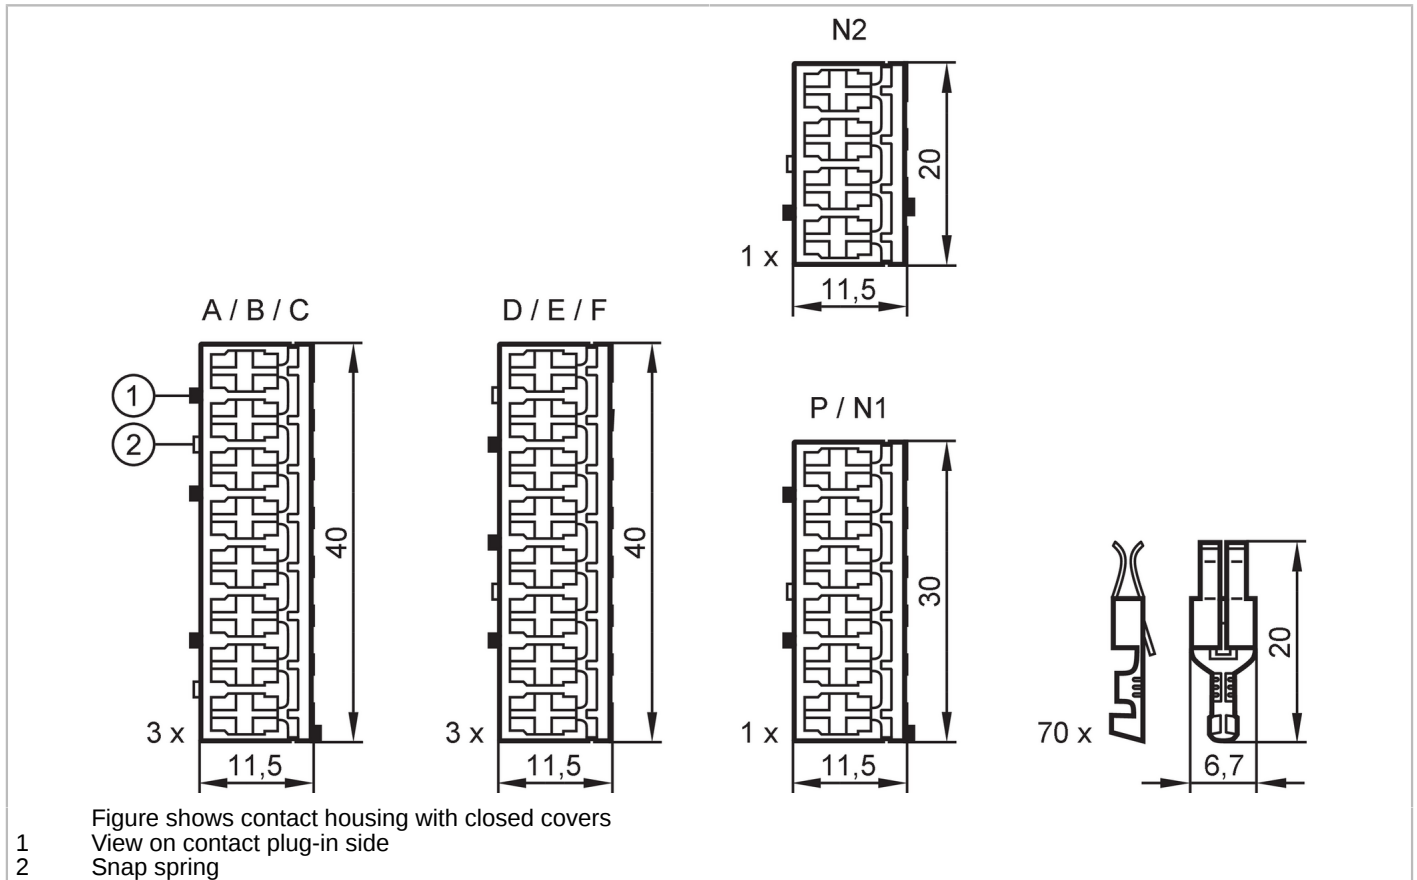

EC0456

Standard timer contact housing with contacts

Basic/Connection Set

Application	
Design	for BasicController, for ecomatBasic
Mechanical data	
Weight	[g] 77.5
Accessories	
Items supplied	Standard timer contact housing: 3, 8-wire, grey Standard timer contact housing: 3, 8-wire, natural Standard timer contact housing: 1, 6-wire, natural Standard timer contact housing: 1, 4-wire, natural standard timer contacts: 10 x 0,2...0,5 mm ² , tin-plated standard timer contacts: 40 x 0,5...1,0 mm ² , tin-plated standard timer contacts: 20 x 1,0...2,5 mm ² , tin-plated
Remarks	
Pack quantity	1 pcs.