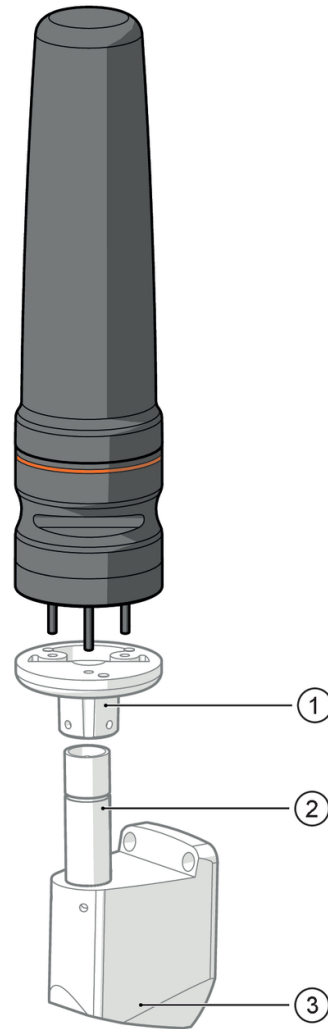

## Mounting tube

LED-Tower/Pole/800mm

Mechanical data	
Weight	[g] 244
Dimensions	[mm] $\varnothing 21,7 / L = 800$
Material	mounting tube: aluminum black
Length L	[mm] 800
Accessories	
Accessories (optional)	mounting base:, E89060
	wall bracket:, E89061
	Mounting adapter:, E89063
Remarks	
Pack quantity	1 pcs.

## Mounting tube

LED-Tower/Pole/800mm

### Diagrams and graphs

base mounting

- 1 E89080 not supplied
- 2 E89065, E89066, E89067 not supplied
- 3 E89060 not supplied

## Mounting tube

LED-Tower/Pole/800mm

wall mounting

- 1 E89060 not supplied
- 2 E89065, E89066, E89067 not supplied
- 3 E89061 not supplied