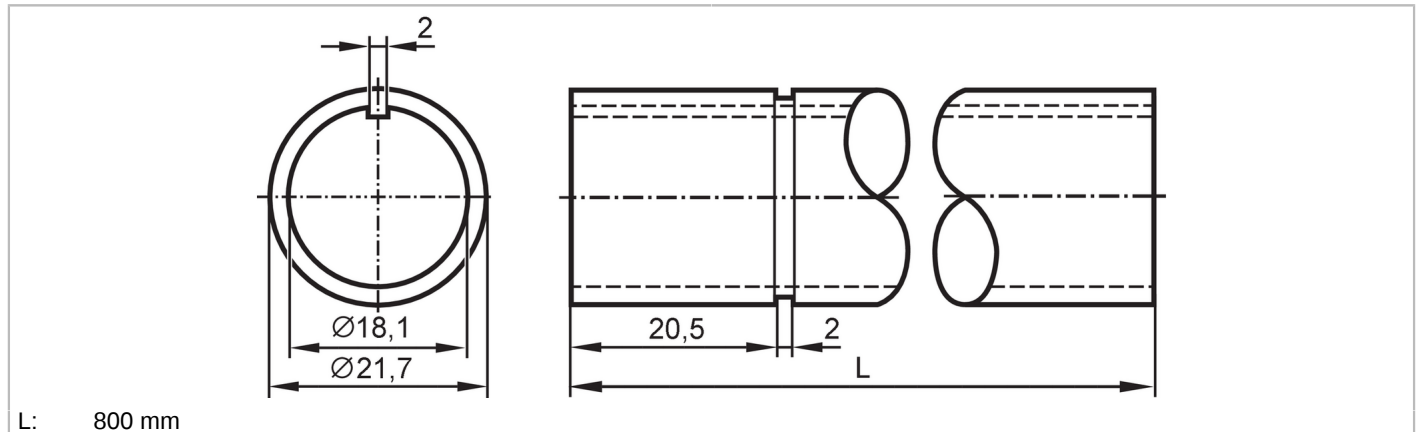

## Mounting tube

LED-Tower/Pole/800mm

Mechanical data	
Weight	[g] 244
Dimensions	[mm] $\varnothing 21,7 / L = 800$
Material	mounting tube: aluminum black
Length L	[mm] 800
Accessories	
Accessories (optional)	mounting base:, E89060
	wall bracket:, E89061
	Mounting adapter:, E89063
Remarks	
Pack quantity	1 pcs.

## Mounting tube

LED-Tower/Pole/800mm