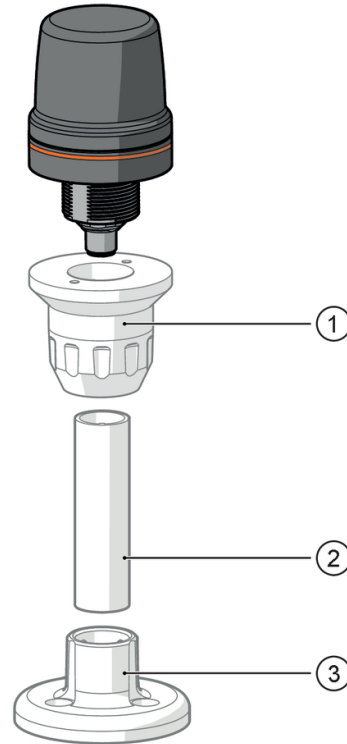

E89067

Mounting tube

LED-Tower/Pole/800mm

Diagrams and graphs

base mounting

- 1 E89080 not supplied
- 2 E89065, E89066, E89067 not supplied
- 3 E89060 not supplied