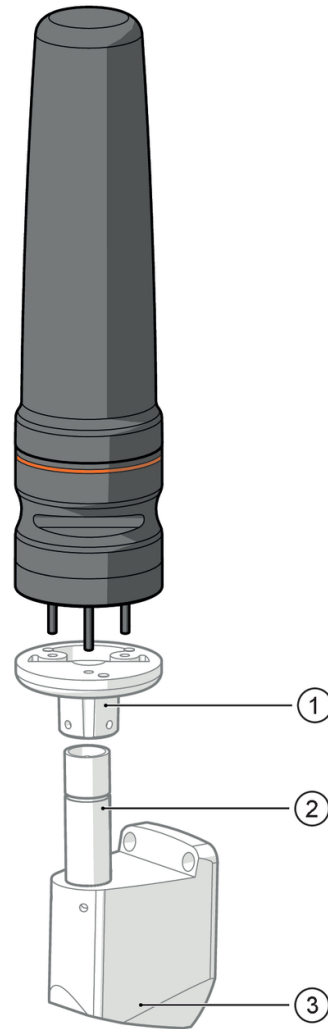

E89066

Mounting tube

LED-Tower/Pole/300mm

L: 300 mm

Mechanical data	
Weight	[g] 91.2
Dimensions	[mm] $\varnothing 21.7 / L = 300$
Material	mounting tube: aluminum black
Length L	[mm] 300
Accessories	
Accessories (optional)	mounting base:, E89060
	wall bracket:, E89061
	Mounting adapter:, E89063
Remarks	
Pack quantity	1 pcs.

E89066

Mounting tube

LED-Tower/Pole/300mm

Diagrams and graphs

base mounting

- 1 E89080 not supplied
- 2 E89065, E89066, E89067 not supplied
- 3 E89060 not supplied

E89066

Mounting tube

LED-Tower/Pole/300mm

wall mounting

- 1 E89060 not supplied
- 2 E89065, E89066, E89067 not supplied
- 3 E89061 not supplied