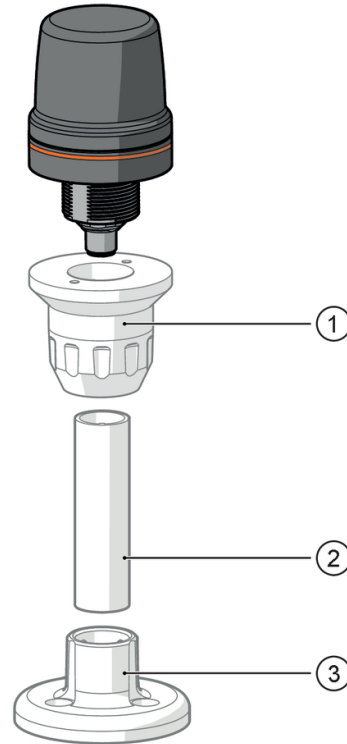

E89066

Mounting tube

LED-Tower/Pole/300mm

L: 300 mm

Mechanical data	
Weight	[g] 91.2
Dimensions	[mm] $\varnothing 21.7 / L = 300$
Material	mounting tube: aluminum black
Length L	[mm] 300
Accessories	
Accessories (optional)	mounting base:, E89060
	wall bracket:, E89061
	Mounting adapter:, E89063
Remarks	
Pack quantity	1 pcs.

E89066

Mounting tube

LED-Tower/Pole/300mm

Diagrams and graphs

base mounting

- 1 E89080 not supplied
- 2 E89065, E89066, E89067 not supplied
- 3 E89060 not supplied

E89066

Mounting tube

LED-Tower/Pole/300mm

wall mounting

- 1 E89060 not supplied
- 2 E89065, E89066, E89067 not supplied
- 3 E89061 not supplied