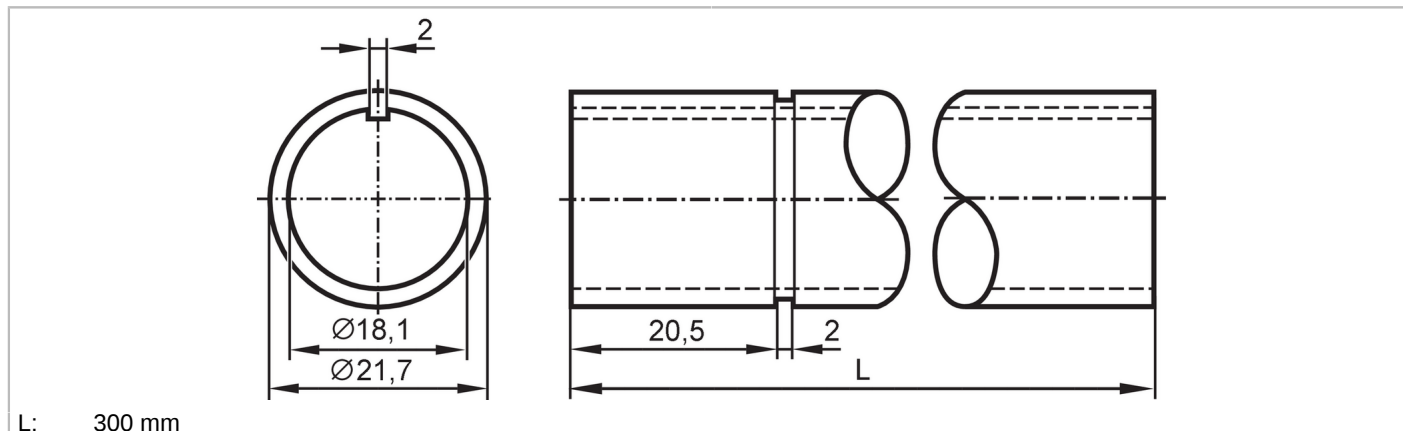

E89066

Mounting tube

LED-Tower/Pole/300mm

L: 300 mm

Mechanical data	
Weight	[g] 91.2
Dimensions	[mm] $\varnothing 21.7 / L = 300$
Material	mounting tube: aluminum black
Length L	[mm] 300
Accessories	
Accessories (optional)	mounting base:, E89060
	wall bracket:, E89061
	Mounting adapter:, E89063
Remarks	
Pack quantity	1 pcs.

E89066

Mounting tube

LED-Tower/Pole/300mm

Diagrams and graphs

base mounting

- 1 E89080 not supplied
- 2 E89065, E89066, E89067 not supplied
- 3 E89060 not supplied

E89066

Mounting tube

LED-Tower/Pole/300mm

wall mounting

- 1 E89060 not supplied
- 2 E89065, E89066, E89067 not supplied
- 3 E89061 not supplied