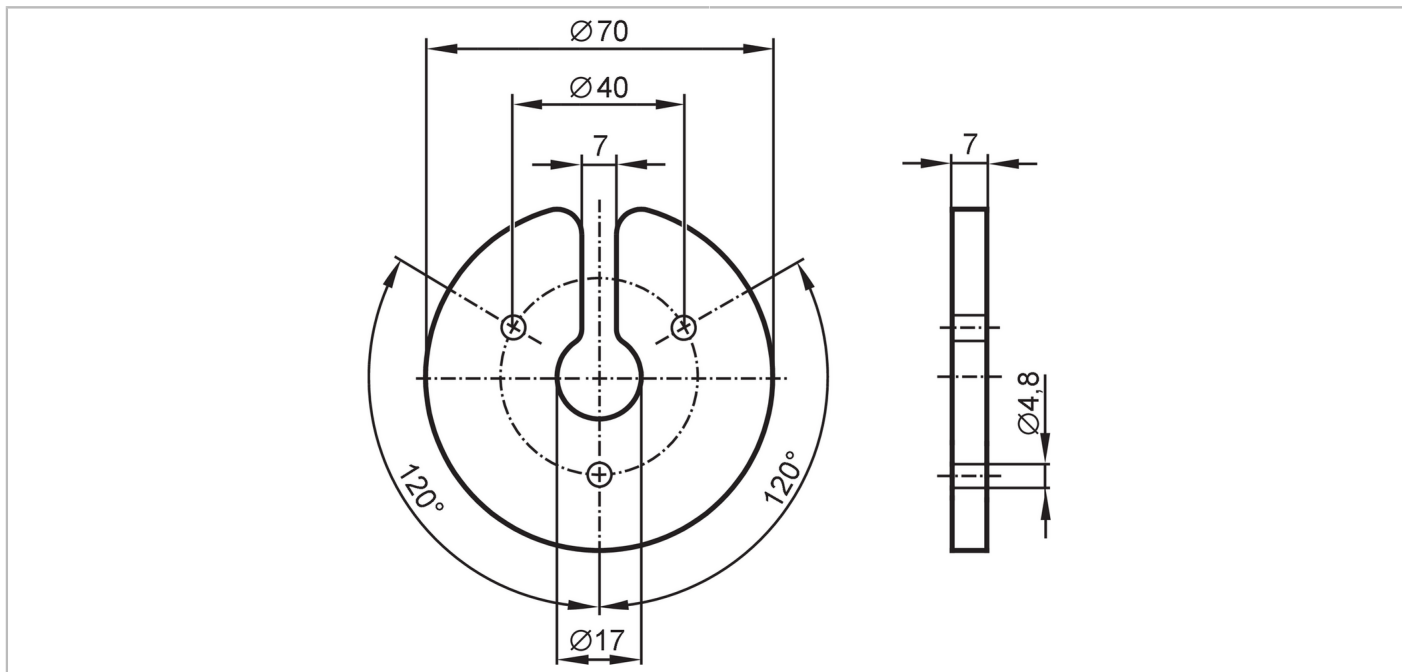

E89064

Bracket with lateral cable entry

LED-Tower/cable bracket

Mechanical data

Weight	[g]	29.2
Dimensions	[mm]	Ø 70
Material		Clamp: PA 6 black

Accessories

Accessories (optional)	mounting base:, E89060
------------------------	------------------------