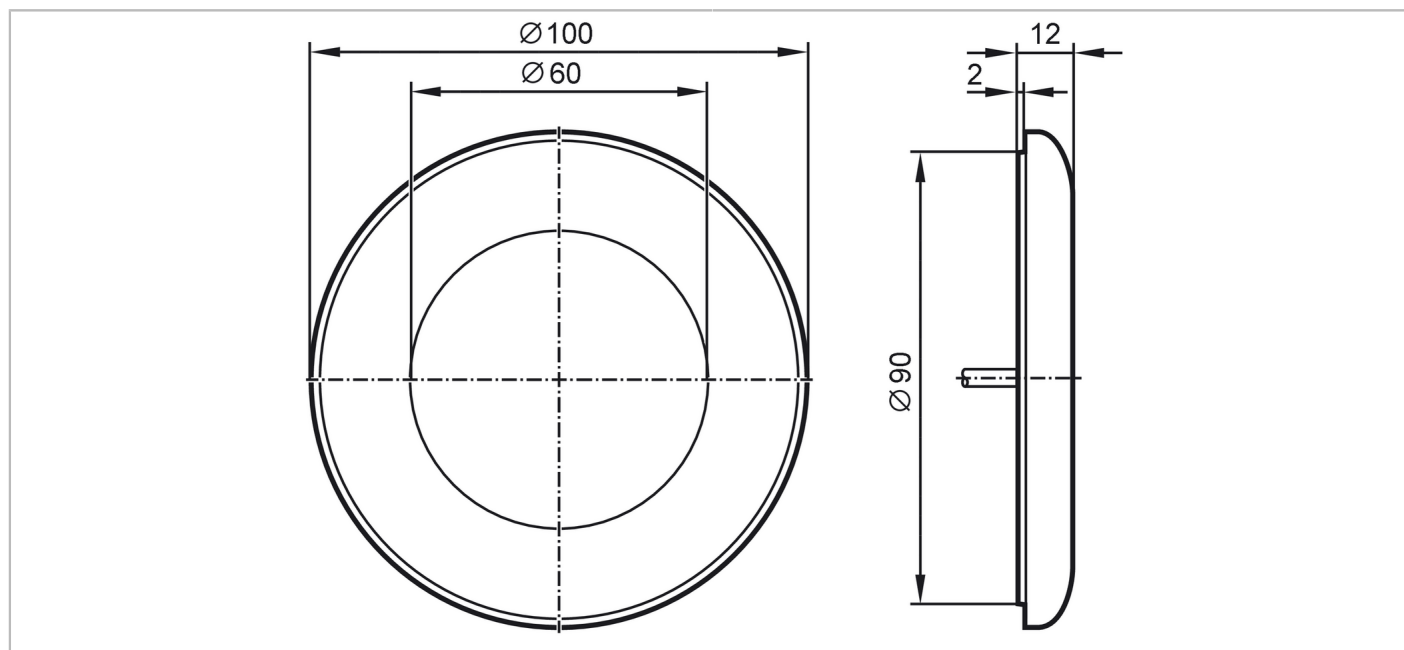

E80376

Colored surround for touch sensors

ORANGE COVER RING FOR KT

Application	
Design	for types KT50
Mechanical data	
Weight [g]	24.92
Dimensions [mm]	100 x 10 x 100
Material	polycarbonate-ABS orange
Remarks	
Pack quantity	2 pcs.