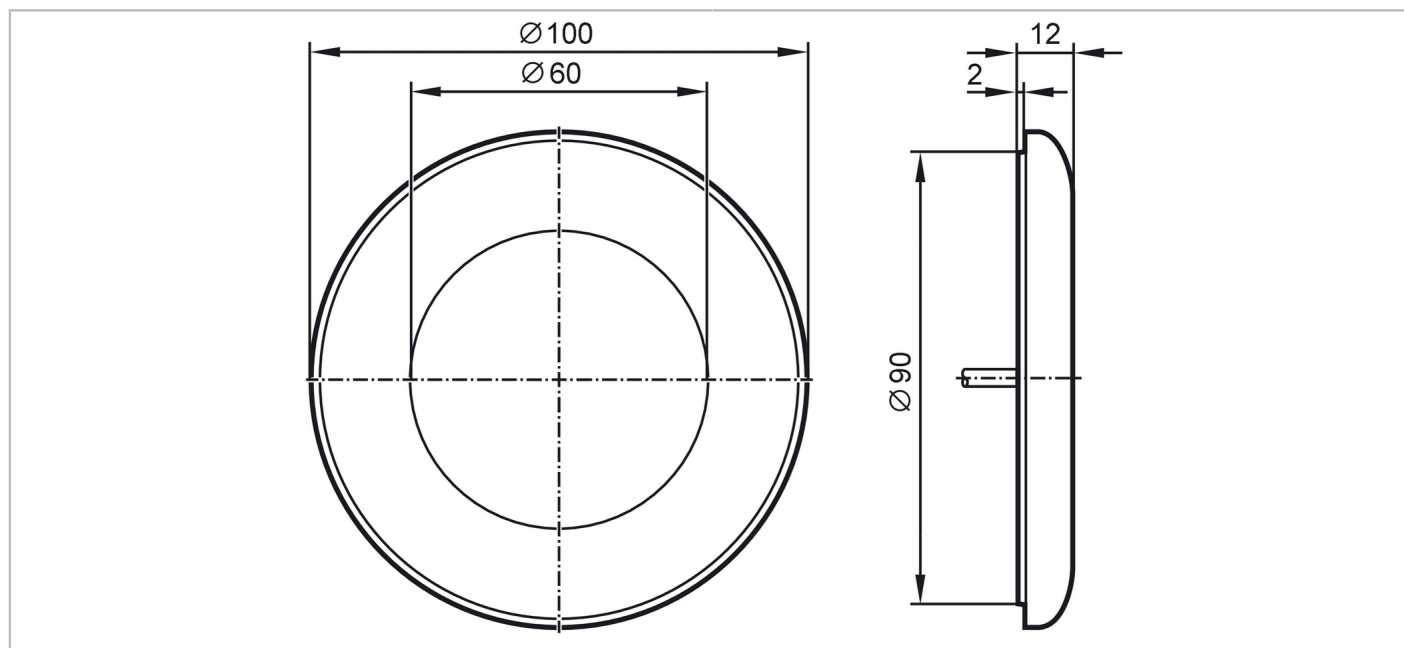

E80375

Colored surround for touch sensors

BLUE COVER RING FOR KT

Application	
Design	for types KT50
Mechanical data	
Weight [g]	24.65
Dimensions [mm]	100 x 10 x 100
Material	polycarbonate-ABS blue
Remarks	
Pack quantity	2 pcs.