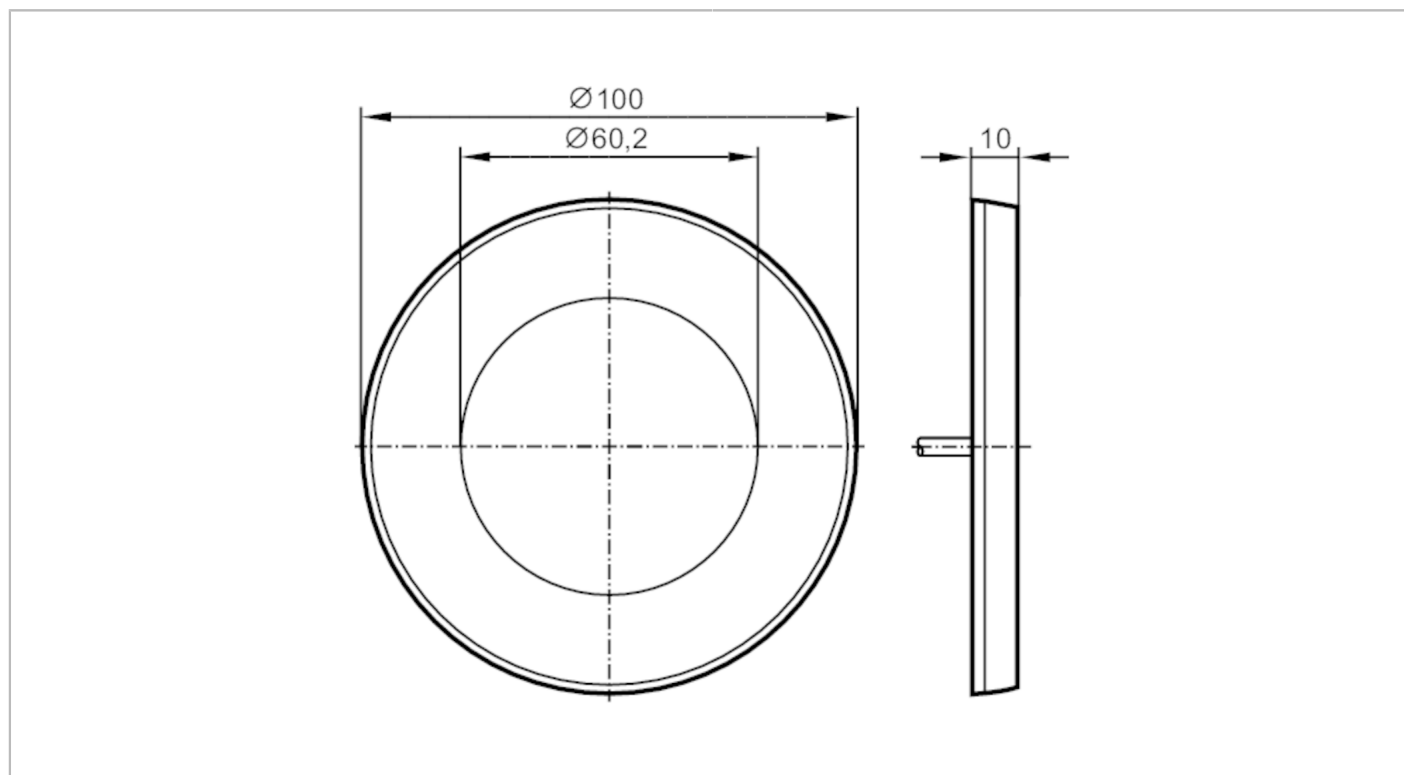

E80372

Coloured surround for touch sensors

YELLOW COVER RING FOR KT

Application	
Design	for type KT50
Mechanical data	
Weight [g]	31
Dimensions [mm]	100 x 10 x 100
Material	polycarbonate-ABS yellow
Remarks	
Pack quantity	2 pcs.