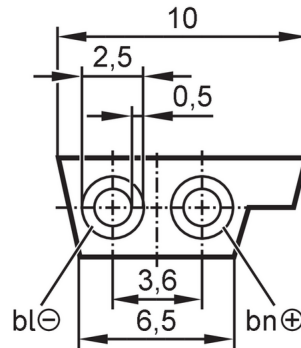

E74010

AS-Interface flat cable

Flat cable 100 meter EPDM bk

Application

Special feature	Halogen-free
Design	for use of insulation displacement technology
Application	external 24 V power supply

Electrical data

Operating voltage	[V]	24 DC
-------------------	-----	-------

Operating conditions

Ambient temperature	[°C]	-40...85
---------------------	------	----------

Mechanical data

Weight	[g]	7104
--------	-----	------

Remarks

Remarks	100 m form supplied: coiled
Pack quantity	100 m

Electrical connection

Cable: 100 m, EPDM, Halogen-free, black; 2 x 1.5 mm²