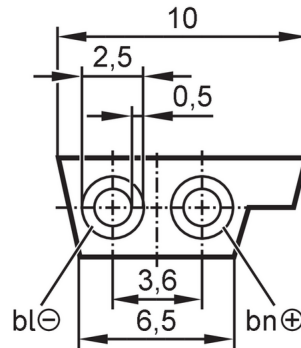

E74010

AS-Interface flat cable

Flat cable 100 meter EPDM bk

Application

Special feature	Halogen-free
Design	for use of insulation displacement technology
Application	external 24 V power supply

Electrical data

Operating voltage	[V]	24 DC

Operating conditions

Ambient temperature	[°C]	-40...85

Mechanical data

Weight	[g]	7104

Remarks

Remarks	100 m form supplied: coiled
Pack quantity	100 m

Electrical connection

Cable: 100 m, EPDM, Halogen-free, black; 2 x 1.5 mm²