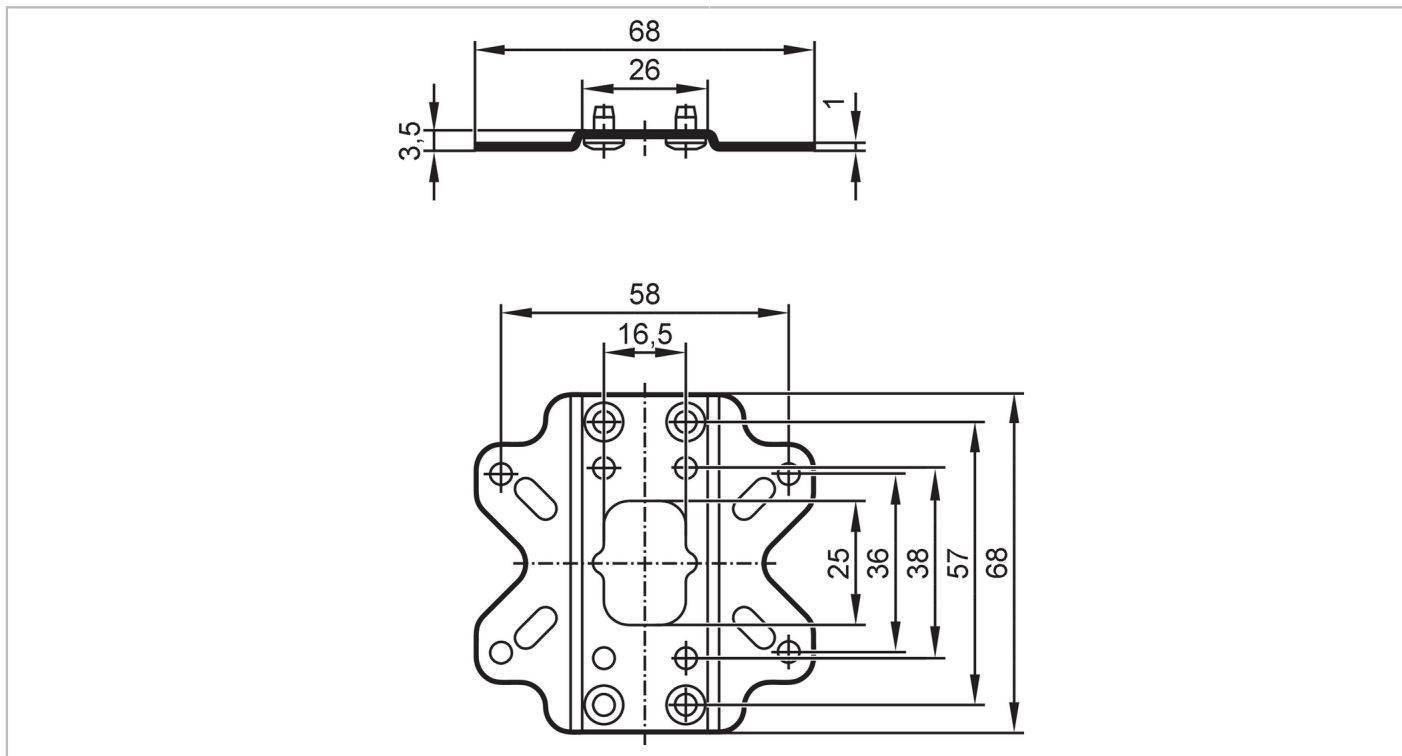

E40249

Mounting plate

MOUNTING PANEL

Mechanical data

Weight	[g]	30.1
Dimensions	[mm]	68 x 68 x 3.5
Material		stainless steel (1.4404 / 316L)

Accessories

Items supplied		screws: 4 x (M4 x 6 mm), Torx
----------------	--	-------------------------------