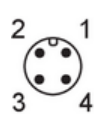

Electrical connection - plug

Connector: 1 x M12, straight; coding: A; Contacts: 4, gold-plated; Moulded body: PA; Locking: stainless steel (1.4571/316Ti)

Connection