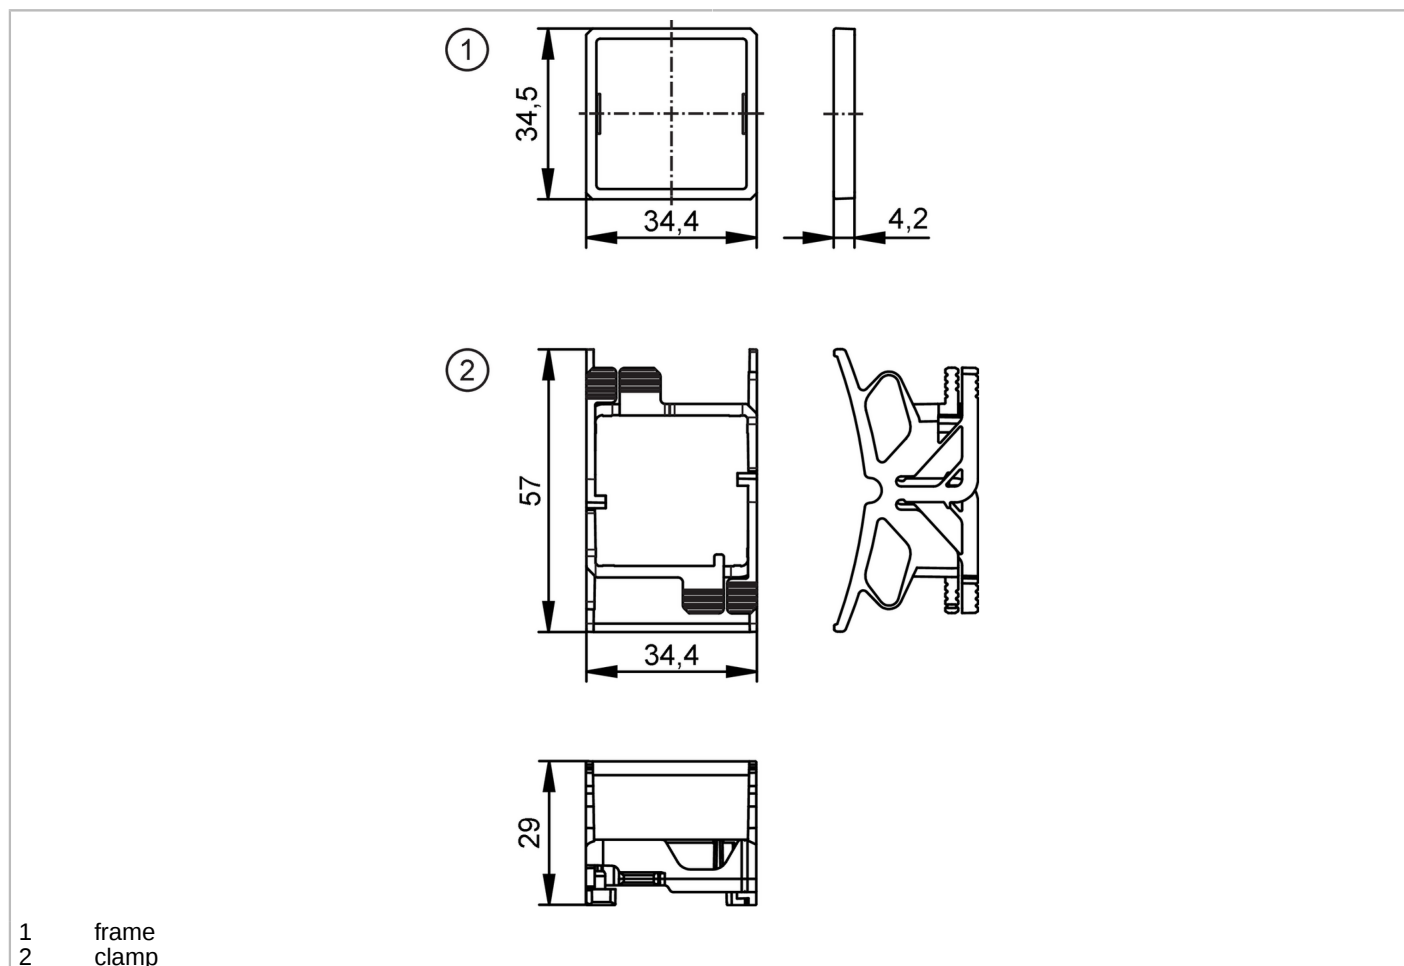

E30574

Mounting set

PANEL MOUNTING KIT CUBE

Mechanical data

Weight	[g]	8.2
Dimensions	[mm]	57 x 34.4 x 29
Materials		POM

Accessories

Items supplied	frame: 1 x (34,5 x 34,4 x 4,2 mm) clamp: 1 x (57 x 34,4 x 29 mm)
----------------	---