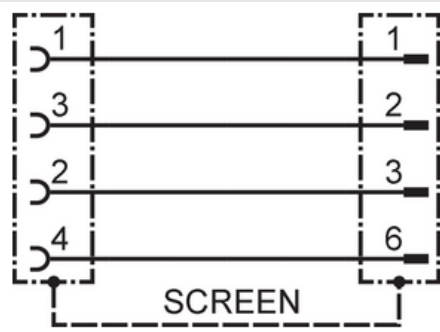

Electrical connection

Connection

Electrical connection - Socket

Connector: 1 x RJ45, angled; Contacts: 4