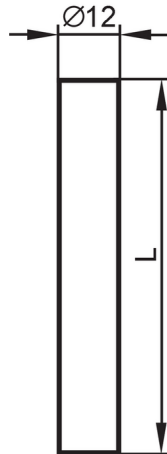

## Mounting rod

ROD MOUNTING 300MM STRAIGHT

### Application

Design straight

### Mechanical data

Weight [g] 272.2

Dimensions [mm] Ø 12 / L = 300

Material stainless steel (1.4404 / 316L)