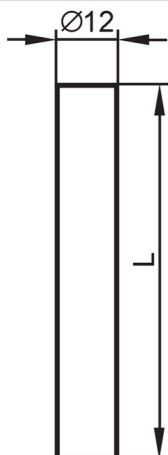

## Mounting rod

ROD MOUNTING 200MM STRAIGHT

### Application

Design	straight
--------	----------

### Mechanical data

Weight	[g]	182.2
Dimensions	[mm]	$\varnothing 12 / L = 200$
Material		stainless steel (1.4404 / 316L)