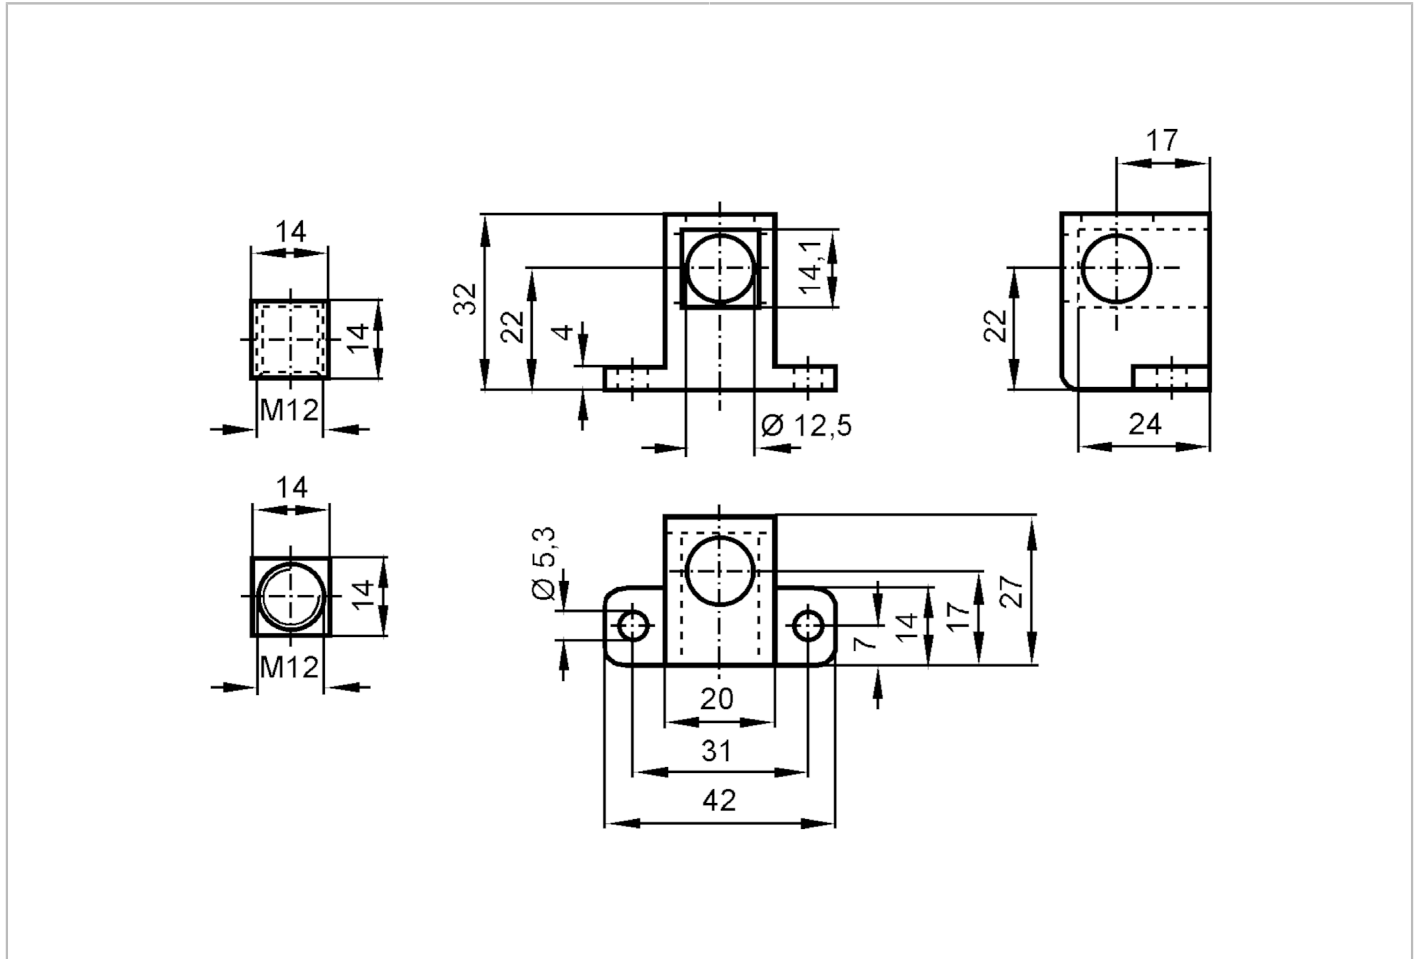

## Mounting cube for aluminium profiles

SYSTEM COMPONENT CUBE

Mechanical data	
Weight [g]	107
Type of mounting	aluminum profile
Dimensions [mm]	32 x 42 x 27
Thread designation	M12
Material	diecast zinc
Remarks	
Pack quantity	1 pcs.