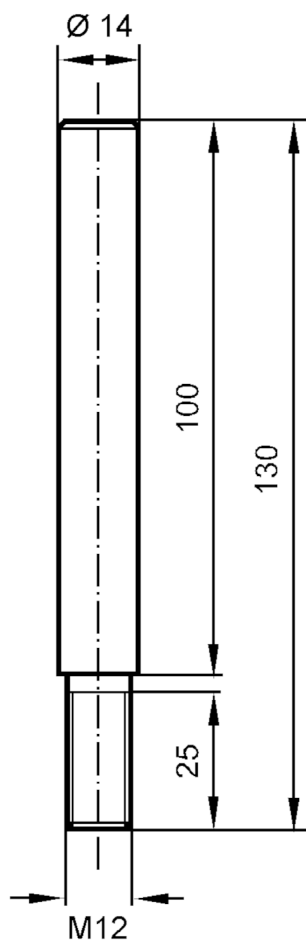

E20939

Mounting rod

ROD MOUNTING STRAIGHT D14MM

| Application | |
|--------------------|---------------------------------|
| Design | straight |
| Mechanical data | |
| Weight [g] | 206.5 |
| Dimensions [mm] | M12 / L = 130 |
| Thread designation | M12 |
| Material | stainless steel (1.4404 / 316L) |
| Remarks | |
| Pack quantity | 1 pcs. |