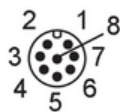

Operating conditions

Ambient temperature	[°C]	-25...100
Protection		IP 68

Mechanical data

Weight	[g]	23
Dimensions	[mm]	20 x 20 x 52
Molded-body material		PA
Material nut		brass, nickel-plated

Remarks

Pack quantity		1 pcs.
---------------	--	--------

Electrical connection

terminals: ...0.75 mm²; Cable sheath: Ø 6...8 mm

Electrical connection - plug

Connector: 1 x M12, straight; coding: A; Contacts: 8, gold-plated; Moulded body: PA; Locking: brass, nickel-plated