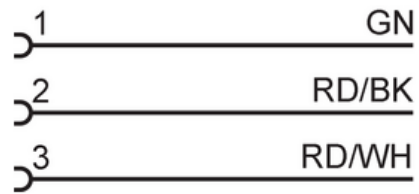

E18213

Female cordset

ADOGA030MSS0005E03

Connection

GN = green
RD/BK = red/black
RD/WH = red/white