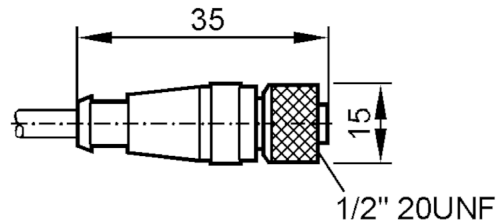

E18213

Female cordset

ADOGA030MSS0005E03

Application

Special feature	gold-plated contacts
Application	Industrial applications

Electrical data

Operating voltage [V]	< 300 AC/DC

Operating conditions

Ambient temperature [°C]	-20...80
Protection	IP 68

Mechanical data

Weight [g]	154.221
Dimensions [mm]	15 x 15 x 35
Molded-body material	PVC
Material nut	brass, nickel-plated

Remarks

Pack quantity	1 pcs.

Electrical connection

Cable: 5 m, PVC, yellow; 3 x 0.34 mm² / AWG 22

Electrical connection - Socket

Connector: 1 x 1/2", straight; coding: C; Contacts: 3, gold-plated; Moulded body: PVC; Locking: brass, nickel-plated