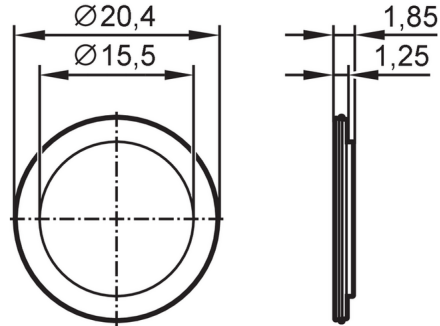

E12378

Symbol disc for illuminated pushbutton

CAP M22 SYMBOL STOP

Article to be discontinued

Discontinuation date: 03/31/2025

Alternative articles: E12810 or E12811

When selecting an alternative article and accessories please note that technical data may differ!

Application

Design for types KT M22

Mechanical data

Weight	[g]	2.4
Dimensions	[mm]	$\text{Ø} 15.5$
Material		PA Grilamid TR 90UV

Remarks

Remarks	Snap-fit once only - cannot be removed
Pack quantity	2 pcs.