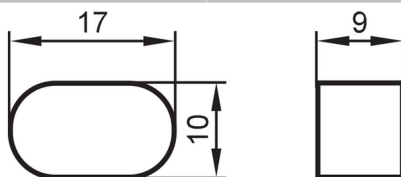

## Plug for covering the oblong holes

PROTECTION CAP 10/9

Article no longer available - archive entry

### Mechanical data

Weight	[g]	14.9
Dimensions	[mm]	9 x 17 x 10
Material		EPDM