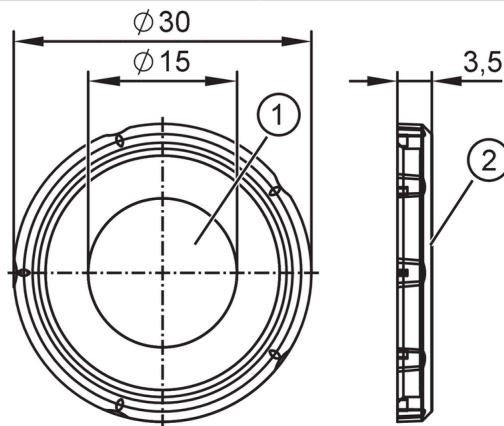

E12822

Symbol disc for touch sensors

Arrow symbol plastic

- 1 imprint
- 2 Symbol disc

Application

Design for types KTE M22, KTV M22

Mechanical data

Weight	[g]	2.25
Dimensions	[mm]	Ø 30
Material		housing: PA; sealing: NR
Labeling / symbol		arrow (unidirectional)

Remarks

Remarks	
Pack quantity	1 pcs.

Diagrams and graphs

Installation