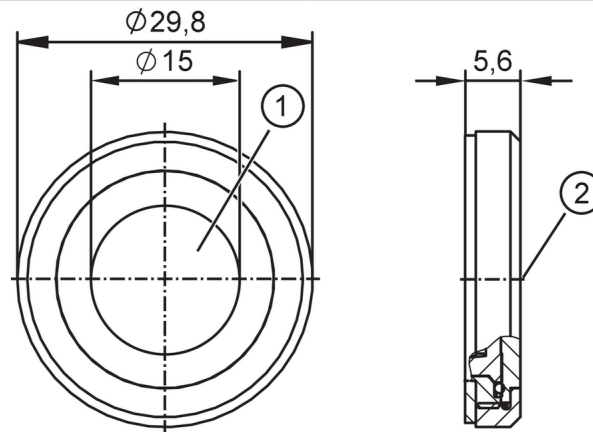

## Symbol disc for touch sensors

ON/OFF stainless steel

- 1 printed symbol disc
- 2 stainless steel ring

### Mechanical data

Weight	[g]	14.3
Dimensions	[mm]	Ø 29.8
Material	housing: stainless steel (316L / 1.4404) , PA; sealing: NR	
Labeling / symbol	on / off	