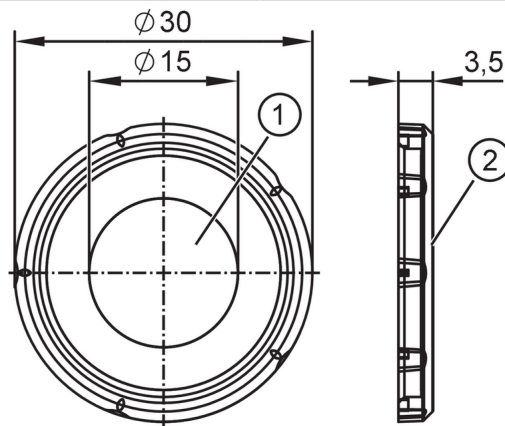

E12820

Symbol disc for touch sensors

ON/OFF symbol plastic

- 1 imprint
- 2 Symbol disc

Application

Design for types KTE M22, KTV M22

Mechanical data

Weight	[g]	2.25
Dimensions	[mm]	Ø 30
Material		housing: PA; sealing: NR
Labeling / symbol		on / off

Remarks

Remarks	
Pack quantity	1 pcs.

Diagrams and graphs

Installation