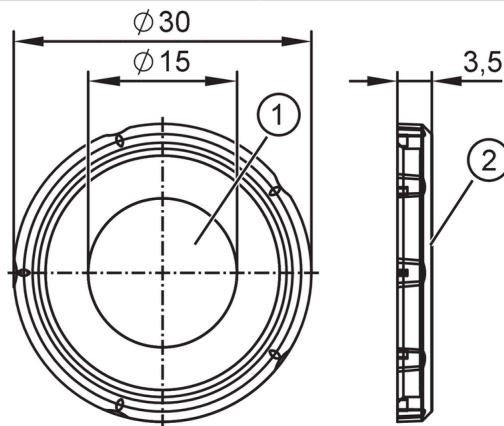

E12816

Symbol disc for touch sensors

Arrow left right symbol plastic

- 1 imprint
- 2 Symbol disc

Application

Design for types KTE M22, KTV M22

Mechanical data

Weight	[g]	2.25
Dimensions	[mm]	Ø 30
Material		housing: PA; sealing: NR
Labeling / symbol		arrows (opposing)

Remarks

Remarks	
Pack quantity	1 pcs.

Diagrams and graphs

Installation