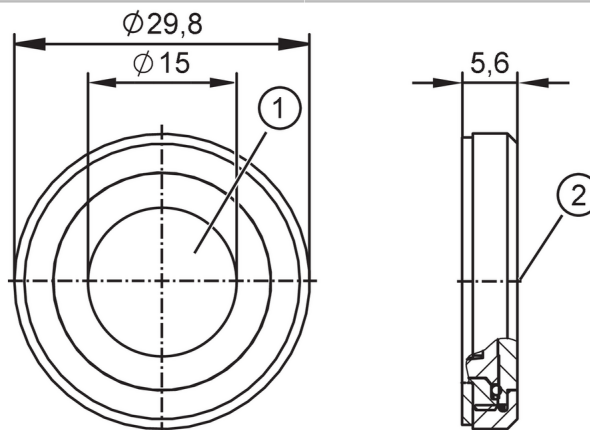

E12815

Symbol disc for touch sensors

PLAY PAUSE stainless steel

- 1 printed symbol disc
- 2 stainless steel ring

Application

Design

for types KTE M22, KTV M22

Mechanical data

Weight [g]

12.9

Dimensions [mm]

Ø 29.8

Material

housing: stainless steel (316L / 1.4404) , PA; sealing: NR

Labeling / symbol

play / pause