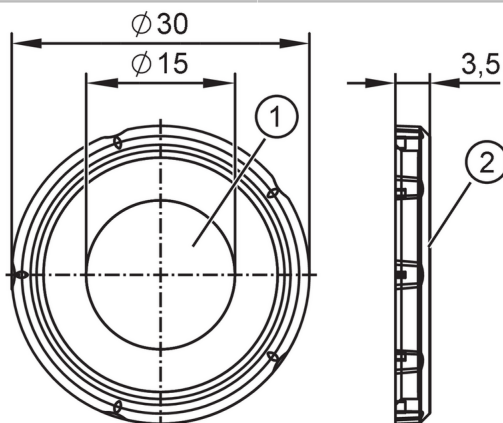

E12814

Symbol disc for touch sensors

PLAY PAUSE symbol plastic

- 1 imprint
- 2 Symbol disc

Application

Design for types KTE M22, KTV M22

Mechanical data

Weight	[g]	2.25
Dimensions	[mm]	Ø 30
Material		housing: PA; sealing: NR
Labeling / symbol		play / pause

Remarks

Remarks	
Pack quantity	1 pcs.

Diagrams and graphs

Installation