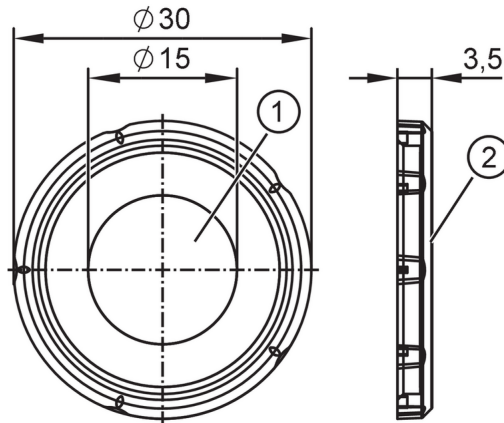

E12808

Symbol disc for touch sensors

On One symbol plastic

- 1 imprint
- 2 Symbol disc

Application

Design for types KTE M22, KTV M22

Mechanical data

Weight	[g]	2.3
Dimensions	[mm]	Ø 30
Material		housing: PA; sealing: NR
Labeling / symbol		on / line / one

Remarks

Remarks	
Pack quantity	1 pcs.

Diagrams and graphs

Installation