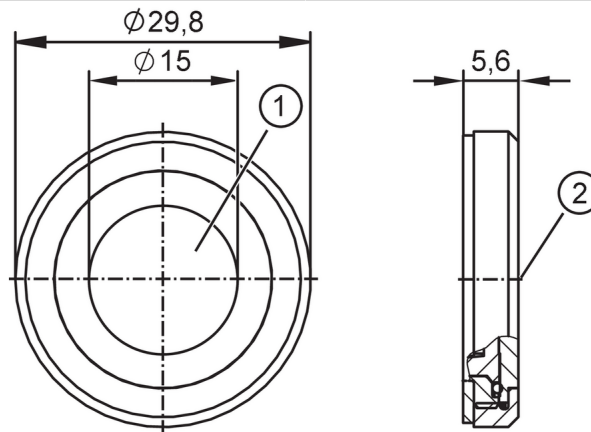

## Symbol disc for touch sensors

Play stainless steel

- 1 printed symbol disc
- 2 stainless steel ring

### Mechanical data

Weight	[g]	14.6
Dimensions	[mm]	Ø 29.8
Material	housing: stainless steel (316L / 1.4404) , PA; sealing: NR	
Labeling / symbol	play	