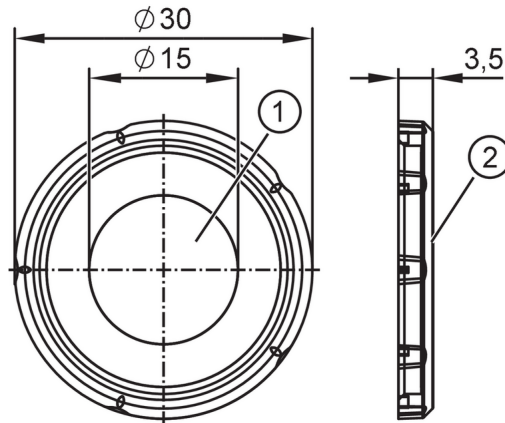

## Symbol disc for touch sensors

Play symbol plastic

- 1 imprint
- 2 Symbol disc

### Mechanical data

Weight	[g]	2.2
Dimensions	[mm]	Ø 30
Material		housing: PA; sealing: NR
Labeling / symbol		play