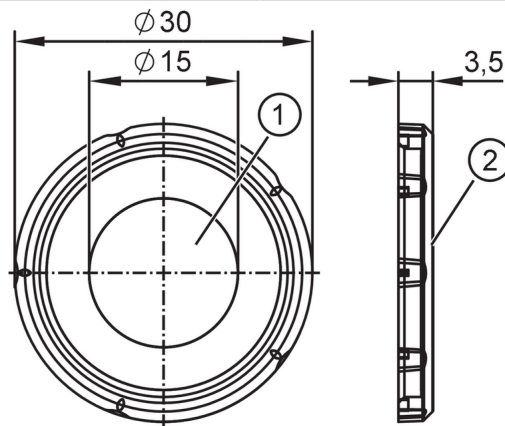

E12804

Symbol disc for touch sensors

START Typo symbol plastic