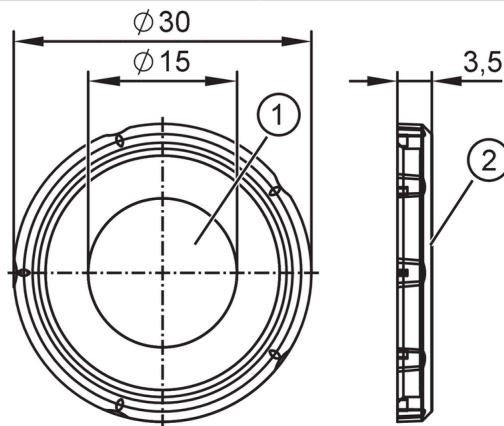

E12802

Symbol disc for touch sensors

Off Zero symbol plastic

- 1 imprint
- 2 Symbol disc

Application

Design for types KTE M22, KTV M22

Mechanical data

Weight	[g]	2.4
Dimensions	[mm]	Ø 30
Material		housing: PA; sealing: NR
Labeling / symbol		off / circle

Remarks

Remarks	
Pack quantity	1 pcs.

Diagrams and graphs

Installation