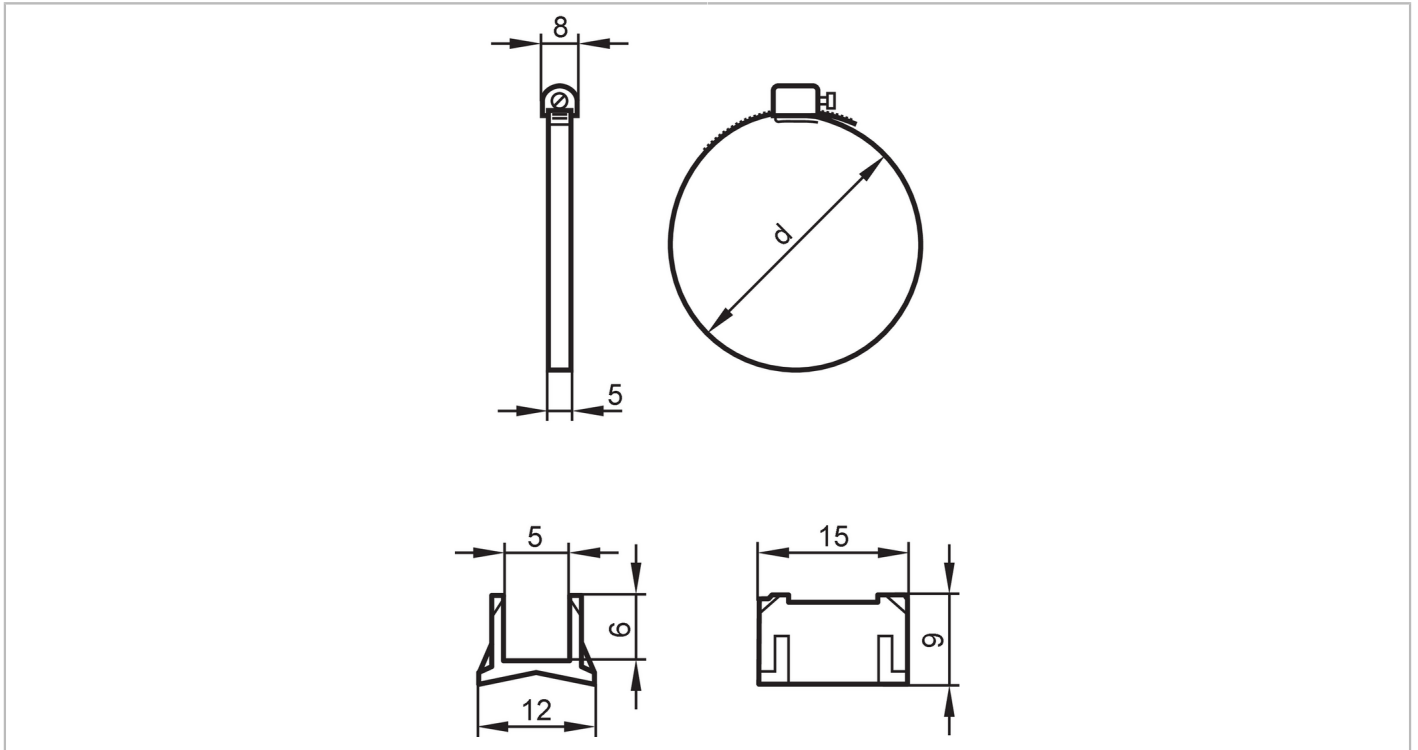

## Fixing strap for smooth body cylinders

FIXING STRAP CLEAN-LINE CYL

### Mechanical data

Weight	[g]	5.8
Dimensions	[mm]	Ø 8
Material		Adapter: PA; fixing strap: stainless steel (1.4305 / 303)
Piston diameter	[mm]	8...12
Clamping range	[mm]	11...19