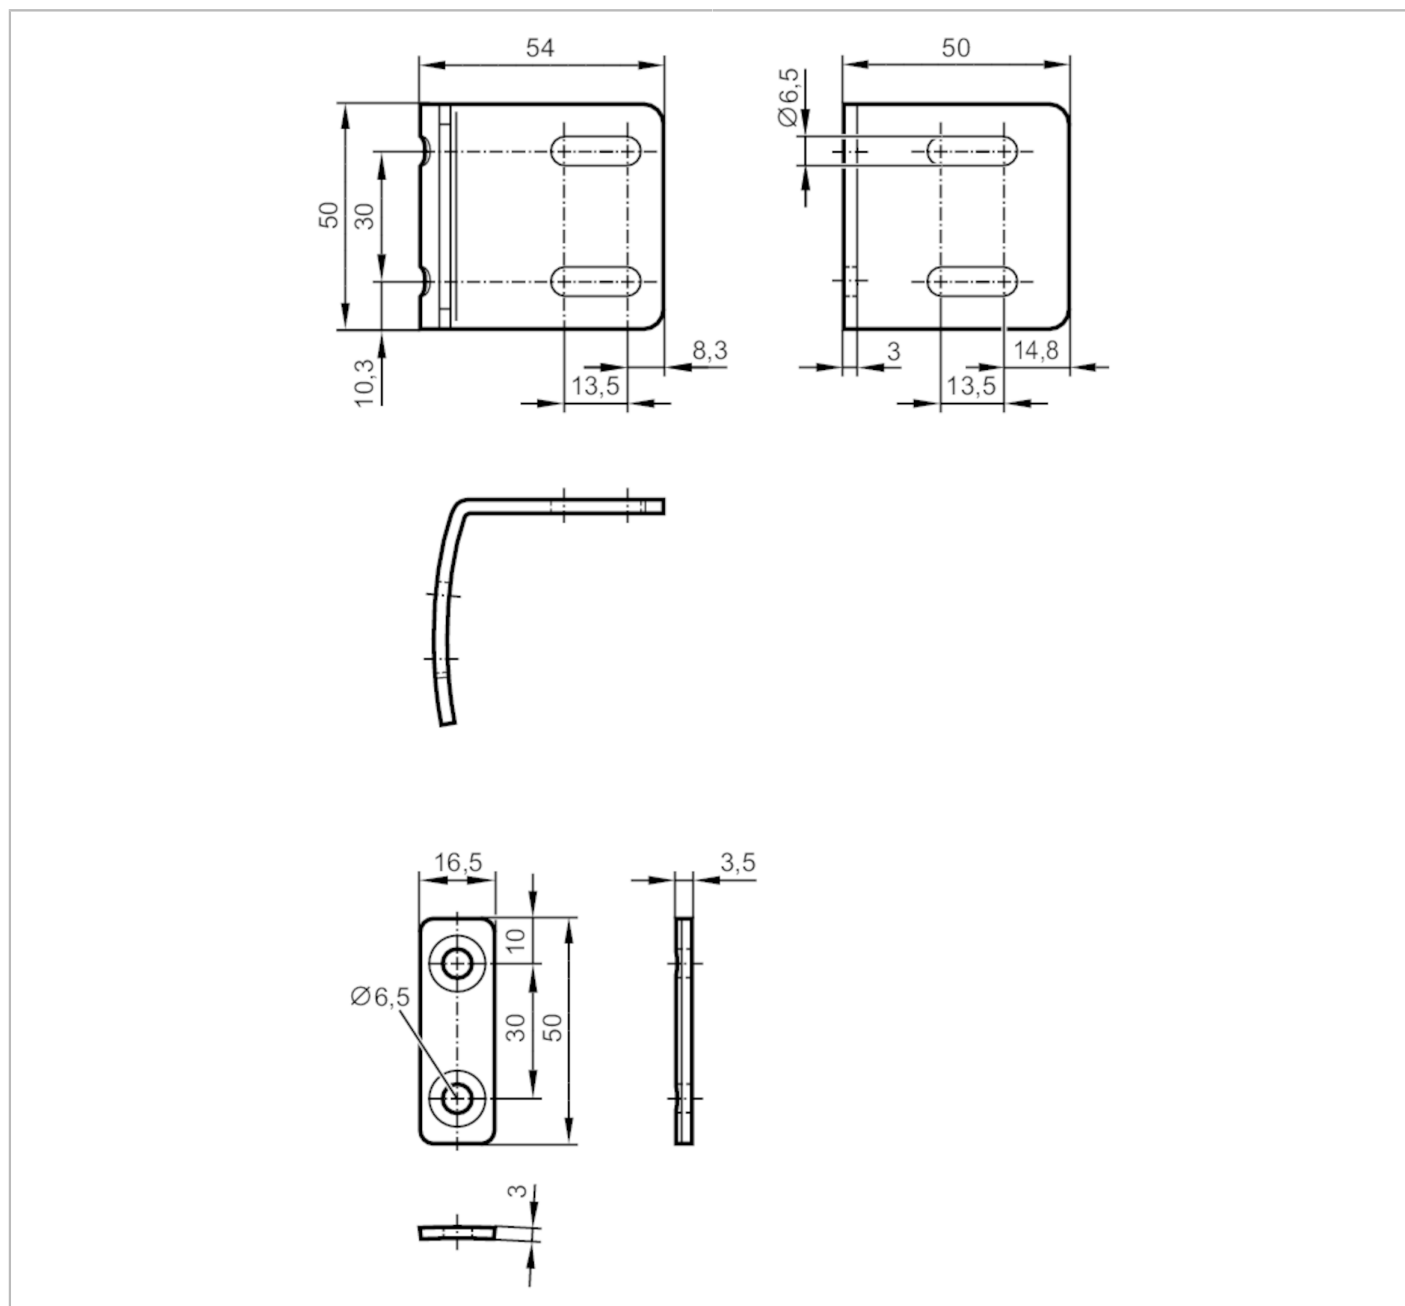

EY3100

Adjustable angle bracket for safety light grids

ADJUSTABLE ANGLE +/- 7° SET4

Application	
Installation	axial; ($\pm 7^\circ$)
Mechanical data	
Weight [g]	555
Dimensions [mm]	50 x 54 x 50
Materials	metal galvanised
Remarks	
Pack quantity	4 pcs.