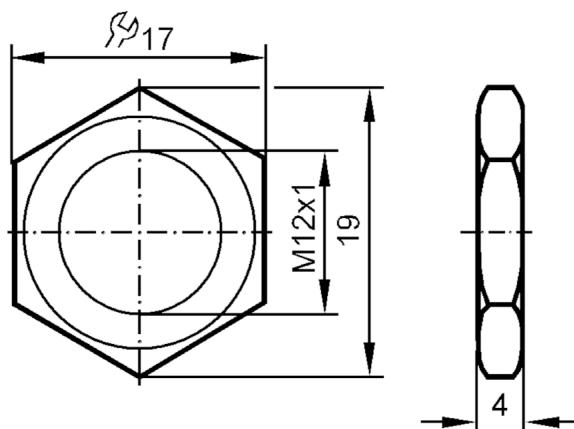

## Hexagon nut

NUT M12X1 BRASS 2 PIECES

### Mechanical data

Weight	[g]	10.2
Dimensions	[mm]	M12 x 1
Thread designation		M12 x 1
Materials		brass nickel-plated